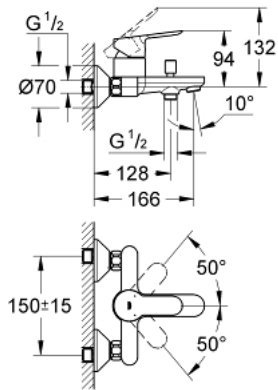

## 32 820 000 BAUEDGE SINGLE-LEVER BATH MIXER 1/2"

### PRODUCT DESCRIPTION

- Colour: chrome
- wall mounted
- metal lever
- GROHE SmoothControl 46 mm ceramic cartridge
- GROHE LongLife finish
- adjustable flow rate limiter
- adjustable minimum flow rate approx. 2.5 l/min
- automatic diverter: bath/shower
- mousseur
- S-unions
- metal wall escutcheon
- optional temperature limiter ref. no. 46 308

### SPARE PARTS, 6月 2016 – now

- 1: Lever (Spare part-nr. 46698000)
  - 2: Cap (Spare part-nr. 46584000)
  - 3: Cartridge (Spare part-nr. 46048000)
  - 4: Diverter knob (Spare part-nr. 64309000)
  - 5: Diverter (Spare part-nr. 65655000)
  - 6: Mousseur (Spare part-nr. 13952000)
  - 7: S-union (Spare part-nr. 12075000)
  - 7.1: Seal (Spare part-nr. 0138600M)
  - 7.2: Escutcheon (Spare part-nr. 0221000M)
  - 8: Screw connection 1/2" (Spare part-nr. 45044000)
  - 9: Extension 3/4", 20 mm (Spare part-nr. 0713000M)\*
  - 10: Special spanner (Spare part-nr. 19377000)\*
- \* Optional accessories