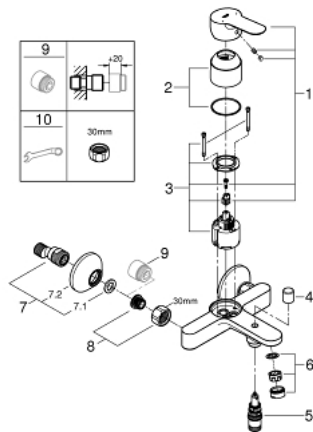

## 32 820 000 BAUEDGE SINGLE-LEVER BATH MIXER 1/2"

### PRODUCT DESCRIPTION

- Colour: chrome
- wall mounted
- metal lever
- GROHE SmoothControl 46 mm ceramic cartridge
- GROHE LongLife finish
- adjustable flow rate limiter
- adjustable minimum flow rate approx. 2.5 l/min
- automatic diverter: bath/shower
- mousseur
- S-unions
- metal wall escutcheon
- optional temperature limiter ref. no. 46 308

### SPARE PARTS, 6月 2016 – now

- 1: Lever (Spare part-nr. 46698000)
  - 2: Cap (Spare part-nr. 46584000)
  - 3: Cartridge (Spare part-nr. 46048000)
  - 4: Diverter knob (Spare part-nr. 64309000)
  - 5: Diverter (Spare part-nr. 65655000)
  - 6: Mousseur (Spare part-nr. 13952000)
  - 7: S-union (Spare part-nr. 12075000)
  - 7.1: Seal (Spare part-nr. 0138600M)
  - 7.2: Escutcheon (Spare part-nr. 0221000M)
  - 8: Screw connection 1/2" (Spare part-nr. 45044000)
  - 9: Extension 3/4", 20 mm (Spare part-nr. 0713000M)\*
  - 10: Special spanner (Spare part-nr. 19377000)\*
- \* Optional accessories