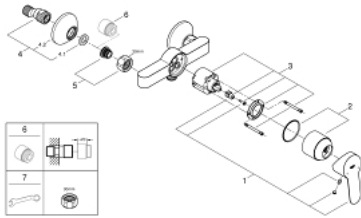

32 821 000 BAUEDGE SINGLE-LEVER SHOWER MIXER

PRODUCT DESCRIPTION

- Colour: chrome
- wall mounted
- metal lever
- GROHE SmoothControl 46 mm ceramic cartridge
- GROHE LongLife finish
- adjustable flow rate limiter
- adjustable minimum flow rate approx. 2.5 l/min
- shower outlet below 1/2"
- S-unions
- metal wall escutcheon
- optional temperature limiter

32 821 000 BAUEDGE SINGLE-LEVER SHOWER MIXER

SPARE PARTS, June 2016 – now

- 1: Lever (Spare part-nr. 46698000)
- 2: Shield (Spare part-nr. 46584000)
- 3: Cartridge (Spare part-nr. 46048000)
- 4: S-union (Spare part-nr. 12075000)
- 4.1: Ball seal dia. 9x6.8 mm (Spare part-nr. 0138600M)
- 4.2: Escutcheon (Spare part-nr. 0221000M)
- 5: Screw joint (Spare part-nr. 45044000)
- 6: Extension 3/4", 20 mm (Spare part-nr. 0713000M)*
- 7: Special spanner (Spare part-nr. 19377000)*