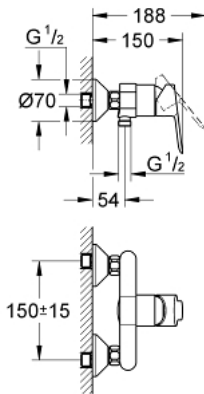

32 821 000 BAUEDGE SINGLE-LEVER SHOWER MIXER

PRODUCT DESCRIPTION

- Colour: chrome
- wall mounted
- metal lever
- GROHE SmoothControl 46 mm ceramic cartridge
- GROHE LongLife finish
- adjustable flow rate limiter
- adjustable minimum flow rate approx. 2.5 l/min
- shower outlet below 1/2"
- S-unions
- metal wall escutcheon
- optional temperature limiter

32 821 000 BAUEDGE SINGLE-LEVER SHOWER MIXER

SPARE PARTS, June 2016 – now

- 1: Lever (Spare part-nr. 46698000)
- 2: Shield (Spare part-nr. 46584000)
- 3: Cartridge (Spare part-nr. 46048000)
- 4: S-union (Spare part-nr. 12075000)
- 4.1: Ball seal dia. 9x6.8 mm (Spare part-nr. 0138600M)
- 4.2: Escutcheon (Spare part-nr. 0221000M)
- 5: Screw joint (Spare part-nr. 45044000)
- 6: Extension 3/4", 20 mm (Spare part-nr. 0713000M)*
- 7: Special spanner (Spare part-nr. 19377000)*