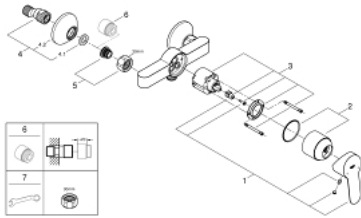

## 32 821 000 BAUEDGE SINGLE-LEVER SHOWER MIXER 1/2"

### PRODUCT DESCRIPTION

- Colour: chrome
- wall mounted
- metal lever
- GROHE SmoothControl 46 mm ceramic cartridge
- GROHE LongLife finish
- adjustable flow rate limiter
- adjustable minimum flow rate approx. 2.5 l/min
- shower bottom outlet 1/2"
- S-unions
- metal wall escutcheon
- optional temperature limiter

### SPARE PARTS, 6月 2016 – now

- 1: Lever (Spare part-nr. 46698000)
- 2: Cap (Spare part-nr. 46584000)
- 3: Cartridge (Spare part-nr. 46048000)
- 4: S-union (Spare part-nr. 12075000)
- 4.1: Seal (Spare part-nr. 0138600M)
- 4.2: Escutcheon (Spare part-nr. 0221000M)
- 5: Screw connection 1/2" (Spare part-nr. 45044000)
- 6: Extension 3/4", 20 mm (Spare part-nr. 0713000M)\*
- 7: Special spanner (Spare part-nr. 19377000)\*