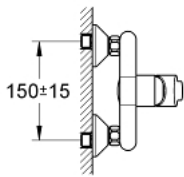

## 32 821 000 BAUEDGE SINGLE-LEVER SHOWER MIXER 1/2"

### PRODUCT DESCRIPTION

- Colour: chrome
- wall mounted
- metal lever
- GROHE SmoothControl 46 mm ceramic cartridge
- GROHE LongLife finish
- adjustable flow rate limiter
- adjustable minimum flow rate approx. 2.5 l/min
- shower bottom outlet 1/2"
- S-unions
- metal wall escutcheon
- optional temperature limiter

### SPARE PARTS, 6月 2016 – now

- 1: Lever (Spare part-nr. 46698000)
- 2: Cap (Spare part-nr. 46584000)
- 3: Cartridge (Spare part-nr. 46048000)
- 4: S-union (Spare part-nr. 12075000)
- 4.1: Seal (Spare part-nr. 0138600M)
- 4.2: Escutcheon (Spare part-nr. 0221000M)
- 5: Screw connection 1/2" (Spare part-nr. 45044000)
- 6: Extension 3/4", 20 mm (Spare part-nr. 0713000M)\*
- 7: Special spanner (Spare part-nr. 19377000)\*