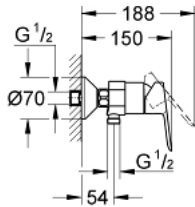

## 32 821 000 BAUEDGE SINGLE-LEVER SHOWER MIXER 1/2"

### PRODUCT DESCRIPTION

- Colour: chrome
- wall mounted
- metal lever
- GROHE SmoothControl 46 mm ceramic cartridge
- GROHE LongLife finish
- adjustable flow rate limiter
- adjustable minimum flow rate approx. 2.5 l/min
- shower bottom outlet 1/2"
- S-unions
- metal wall escutcheon
- optional temperature limiter

### SPARE PARTS, 6月 2016 – now

- 1: Lever (Spare part-nr. 46698000)
- 2: Cap (Spare part-nr. 46584000)
- 3: Cartridge (Spare part-nr. 46048000)
- 4: S-union (Spare part-nr. 12075000)
- 4.1: Seal (Spare part-nr. 0138600M)
- 4.2: Escutcheon (Spare part-nr. 0221000M)
- 5: Screw connection 1/2" (Spare part-nr. 45044000)
- 6: Extension 3/4", 20 mm (Spare part-nr. 0713000M)\*
- 7: Special spanner (Spare part-nr. 19377000)\*