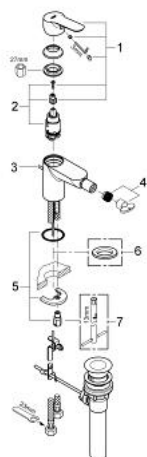

32 822 000 BAUEDGE SINGLE-LEVER BIDET MIXER

PRODUCT DESCRIPTION

- Colour: chrome
- single hole installation
- metal lever
- GROHE SmoothControl 28 mm ceramic cartridge
- GROHE LongLife finish
- ball-joint mousseur
- pop-up waste set 1 1/4"
- flexible connection hoses
- rapid-installation-system

32 822 000 BAUEDGE SINGLE-LEVER BIDET MIXER

SPARE PARTS, August 2009 – now

- 1: Lever (Spare part-nr. 46697000)
- 2: Cartridge (Spare part-nr. 46580000)
- 3: Pop-up rod (Spare part-nr. 10769000)
- 4: Mousseur (Spare part-nr. 13989000)
- 5: Shank mounting kit (Spare part-nr. 46249000)
- 6: Base plate (Spare part-nr. 48052000)*
- 7: Mounting wrench (Spare part-nr. 19017000)*