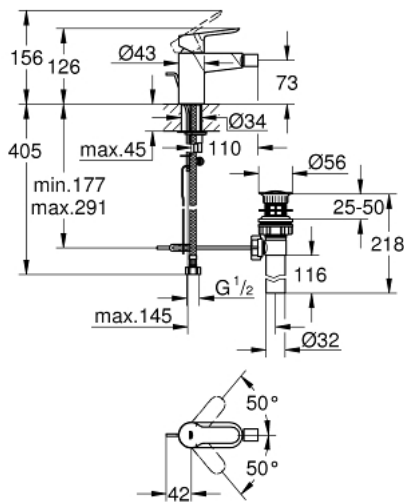

32 822 000 BAUEDGE SINGLE-LEVER BIDET MIXER

PRODUCT DESCRIPTION

- Colour: chrome
- single hole installation
- metal lever
- GROHE SmoothControl 28 mm ceramic cartridge
- GROHE LongLife finish
- ball-joint mousseur
- pop-up waste set 1 1/4"
- flexible connection hoses
- rapid-installation-system

32 822 000 BAUEDGE SINGLE-LEVER BIDET MIXER

SPARE PARTS, August 2009 – now

- 1: Lever (Spare part-nr. 46697000)
- 2: Cartridge (Spare part-nr. 46580000)
- 3: Pop-up rod (Spare part-nr. 10769000)
- 4: Mousseur (Spare part-nr. 13989000)
- 5: Shank mounting kit (Spare part-nr. 46249000)
- 6: Base plate (Spare part-nr. 48052000)*
- 7: Mounting wrench (Spare part-nr. 19017000)*