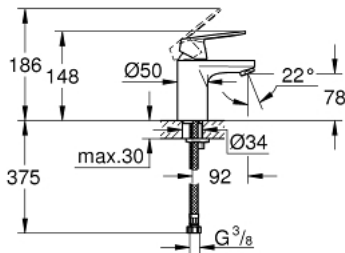

32 824 000 **EUROSMART COSMOPOLITAN SINGLE-LEVER BASIN MIXER
S-SIZE**

PRODUCT DESCRIPTION

- Colour: chrome
- single hole installation
- metal lever
- GROHE SilkMove 35 mm ceramic cartridge
- adjustable flow rate limiter
- adjustable minimum flow rate approx. 2.5 l/min
- GROHE LongLife finish
- GROHE FastFixation installation system with centering support
- mousseur
- smooth body
- flexible connection hoses
- optional temperature limiter ref. no. 46 375
- noise classification 1 in accordance with DIN4109

32 824 000 EUROSMART COSMOPOLITAN SINGLE-LEVER BASIN MIXER S-SIZE

9	32mm
8	13mm
7	

SPARE PARTS, August 2009 – now

- 1: Lever (Spare part-nr. 46681000)
- 2: Shield (Spare part-nr. 46492000)
- 3: Screw coupling (Spare part-nr. 46460000)
- 4: Cartridge (Spare part-nr. 46374000)
- 5: Mousseur (Spare part-nr. 13929000)
- 6: Shank mounting kit (Spare part-nr. 46671000)
- 7: Temperature limiter (Spare part-nr. 46375000)*
- 8: Mounting wrench (Spare part-nr. 19017000)*
- 9: Socket spanner (Spare part-nr. 19332000)*