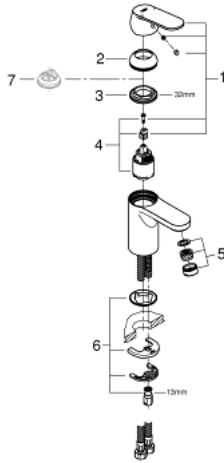

32 824 000 **EUROSMART COSMOPOLITAN SINGLE-LEVER BASIN MIXER
S-SIZE**

PRODUCT DESCRIPTION

- Colour: chrome
- single hole installation
- metal lever
- GROHE SilkMove 35 mm ceramic cartridge
- adjustable flow rate limiter
- adjustable minimum flow rate approx. 2.5 l/min
- GROHE LongLife finish
- GROHE FastFixation installation system with centering support
- mousseur
- smooth body
- flexible connection hoses
- optional temperature limiter ref. no. 46 375
- noise classification 1 in accordance with DIN4109

32 824 000 EUROSMART COSMOPOLITAN SINGLE-LEVER BASIN MIXER S-SIZE

9	32mm
8	13mm
7	

SPARE PARTS, August 2009 – now

- 1: Lever (Spare part-nr. 46681000)
- 2: Shield (Spare part-nr. 46492000)
- 3: Screw coupling (Spare part-nr. 46460000)
- 4: Cartridge (Spare part-nr. 46374000)
- 5: Mousseur (Spare part-nr. 13929000)
- 6: Shank mounting kit (Spare part-nr. 46671000)
- 7: Temperature limiter (Spare part-nr. 46375000)*
- 8: Mounting wrench (Spare part-nr. 19017000)*
- 9: Socket spanner (Spare part-nr. 19332000)*