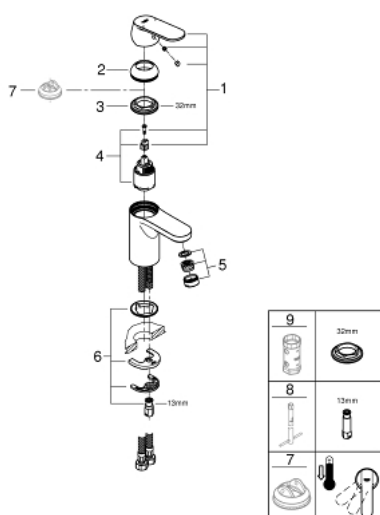

32 824 000 EUROSMART COSMOPOLITAN SINGLE-LEVER BASIN MIXER 1/2" S-SIZE

PRODUCT DESCRIPTION

- Colour: chrome
- single hole installation
- metal lever
- GROHE SilkMove 35 mm ceramic cartridge
- adjustable flow rate limiter
- adjustable minimum flow rate approx. 2.5 l/min
- GROHE LongLife finish
- GROHE FastFixation installation system with centering support
- mousseur
- smooth body
- flexible connection hoses
- optional temperature limiter ref. no. 46 375
- noise classification I in accordance with DIN 4109

32 824 000 EUROSMART COSMOPOLITAN SINGLE-LEVER BASIN MIXER 1/2" S-SIZE

SPARE PARTS, 8月 2009 – now

- 1: Lever (Spare part-nr. 46681000)
 - 2: Cap (Spare part-nr. 46492000)
 - 3: Screw coupling (Spare part-nr. 46460000)
 - 4: Cartridge (Spare part-nr. 46374000)
 - 5: Mousseur (Spare part-nr. 13929000)
 - 6: Shank mounting kit (Spare part-nr. 46671000)
 - 7: Temperature limiter (Spare part-nr. 46375000)*
 - 8: Mounting wrench (Spare part-nr. 19017000)*
 - 9: Socket spanner (Spare part-nr. 19332000)*
- * Optional accessories