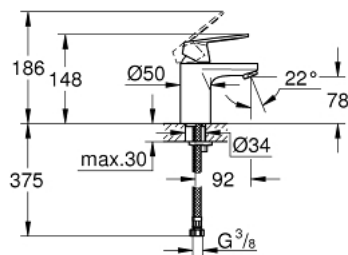

32 824 000 EUROSMART COSMOPOLITAN SINGLE-LEVER BASIN MIXER 1/2" S-SIZE

PRODUCT DESCRIPTION

- Colour: chrome
- single hole installation
- metal lever
- GROHE SilkMove 35 mm ceramic cartridge
- adjustable flow rate limiter
- adjustable minimum flow rate approx. 2.5 l/min
- GROHE LongLife finish
- GROHE FastFixation installation system with centering support
- mousseur
- smooth body
- flexible connection hoses
- optional temperature limiter ref. no. 46 375
- noise classification I in accordance with DIN 4109

32 824 000 EUROSMART COSMOPOLITAN SINGLE-LEVER BASIN MIXER 1/2" S-SIZE

SPARE PARTS, 8月 2009 – now

- 1: Lever (Spare part-nr. 46681000)
 - 2: Cap (Spare part-nr. 46492000)
 - 3: Screw coupling (Spare part-nr. 46460000)
 - 4: Cartridge (Spare part-nr. 46374000)
 - 5: Mousseur (Spare part-nr. 13929000)
 - 6: Shank mounting kit (Spare part-nr. 46671000)
 - 7: Temperature limiter (Spare part-nr. 46375000)*
 - 8: Mounting wrench (Spare part-nr. 19017000)*
 - 9: Socket spanner (Spare part-nr. 19332000)*
- * Optional accessories