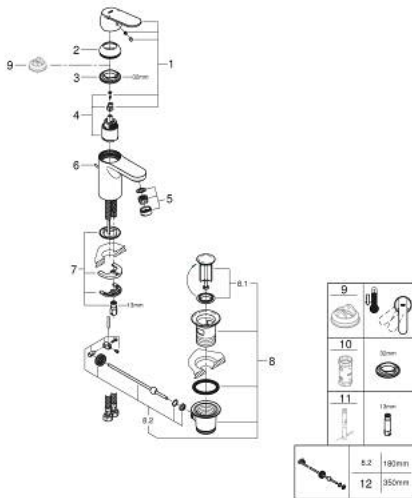

32 825 000 EUROSMART COSMOPOLITAN SINGLE-LEVER BASIN MIXER S-SIZE

SPARE PARTS, August 2009 – now

- 1: Lever (Spare part-nr. 46681000)
 - 2: Shield (Spare part-nr. 46492000)
 - 3: Screw coupling (Spare part-nr. 46460000)
 - 4: Cartridge (Spare part-nr. 46374000)
 - 5: Mousseur (Spare part-nr. 13929000)
 - 6: Pop-up rod (Spare part-nr. 46739000)
 - 7: Shank mounting kit (Spare part-nr. 46671000)
 - 8: Pop-up waste set 1 1/4" (Spare part-nr. 28910000)
 - 8.1: Plug (Spare part-nr. 07182000)
 - 8.2: Eccentric rod (Spare part-nr. 07052000)
 - 9: Temperature limiter (Spare part-nr. 46375000)*
 - 10: Socket spanner (Spare part-nr. 19332000)*
 - 11: Mounting wrench (Spare part-nr. 19017000)*
 - 12: Eccentric rod (Spare part-nr. 07341000)*
- * Optional accessories