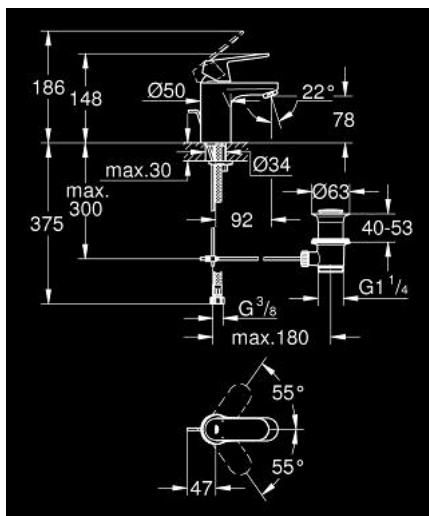

32 825 000 EUROSMART COSMOPOLITAN SINGLE-LEVER BASIN MIXER 1/2" S-SIZE

PRODUCT DESCRIPTION

- Colour: chrome
- single hole installation
- metal lever
- GROHE SilkMove 35 mm ceramic cartridge
- adjustable flow rate limiter
- GROHE LongLife finish
- GROHE FastFixation installation system with centering support
- mousseur
- pop-up waste set 1 1/4"
- flexible connection hoses
- min. recommended pressure 1.0 bar
- optional temperature limiter ref. no. 46 375
- noise classification I in accordance with DIN 4109

32 825 000 EUROSMART COSMOPOLITAN SINGLE-LEVER BASIN MIXER 1/2" S-SIZE

SPARE PARTS, 8月 2009 – now

- 1: Lever (Spare part-nr. 46681000)
- 2: Cap (Spare part-nr. 46492000)
- 3: Screw coupling (Spare part-nr. 46460000)
- 4: Cartridge (Spare part-nr. 46374000)
- 5: Mousseur (Spare part-nr. 13929000)
- 6: Pop-up rod (Spare part-nr. 46739000)
- 7: Shank mounting kit (Spare part-nr. 46671000)
- 8: Waste set 1 1/4" (Spare part-nr. 28910000)
- 8.1: Plug (Spare part-nr. 07182000)
- 8.2: Eccentric rod (Spare part-nr. 07052000)
- 9: Temperature limiter (Spare part-nr. 46375000)*
- 10: Socket spanner (Spare part-nr. 19332000)*
- 11: Mounting wrench (Spare part-nr. 19017000)*
- 12: Eccentric rod (Spare part-nr. 07341000)*