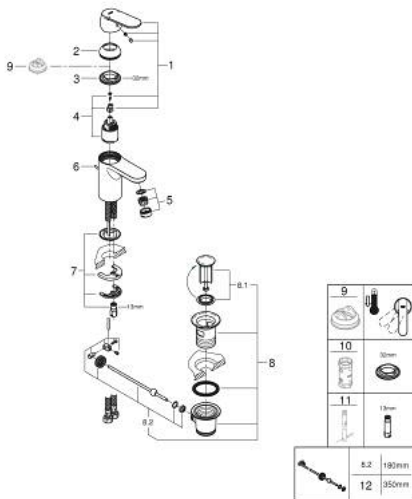

32 825 000 EUROSMART COSMOPOLITAN SINGLE-LEVER BASIN MIXER 1/2" S-SIZE

PRODUCT DESCRIPTION

- Colour: chrome
- single hole installation
- metal lever
- GROHE SilkMove 35 mm ceramic cartridge
- adjustable flow rate limiter
- GROHE LongLife finish
- GROHE FastFixation installation system with centering support
- mousseur
- pop-up waste set 1 1/4"
- flexible connection hoses
- min. recommended pressure 1.0 bar
- optional temperature limiter ref. no. 46 375
- noise classification I in accordance with DIN 4109

32 825 000 EUROSMART COSMOPOLITAN SINGLE-LEVER BASIN MIXER 1/2" S-SIZE

SPARE PARTS, 8月 2009 – now

- 1: Lever (Spare part-nr. 46681000)
- 2: Cap (Spare part-nr. 46492000)
- 3: Screw coupling (Spare part-nr. 46460000)
- 4: Cartridge (Spare part-nr. 46374000)
- 5: Mousseur (Spare part-nr. 13929000)
- 6: Pop-up rod (Spare part-nr. 46739000)
- 7: Shank mounting kit (Spare part-nr. 46671000)
- 8: Waste set 1 1/4" (Spare part-nr. 28910000)
- 8.1: Plug (Spare part-nr. 07182000)
- 8.2: Eccentric rod (Spare part-nr. 07052000)
- 9: Temperature limiter (Spare part-nr. 46375000)*
- 10: Socket spanner (Spare part-nr. 19332000)*
- 11: Mounting wrench (Spare part-nr. 19017000)*
- 12: Eccentric rod (Spare part-nr. 07341000)*