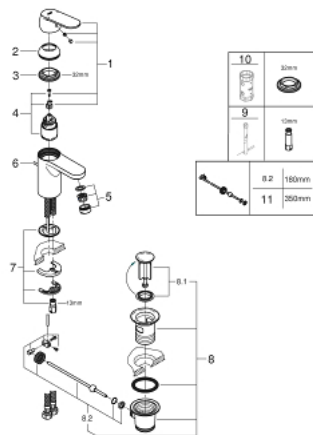

32 825 00E EUROSMART COSMOPOLITAN SINGLE-LEVER BASIN MIXER S-SIZE

PRODUCT DESCRIPTION

- Colour: chrome
- single hole installation
- metal lever
- GROHE SilkMove 35 mm ceramic cartridge
- adjustable flow rate limiter
- adjustable minimum flow rate approx. 2.5 l/min
- temperature limiter
- GROHE LongLife finish
- GROHE EcoJoy - less water, perfect flow
- maximum flow rate (at 3 bar): 5 l/min
- SpeedClean Mousseur
- GROHE FastFixation installation system with centering support
- pop-up waste set 1 1/4"
- flexible connection hoses
- minimum pressure 1,0 bar
- noise classification 1 in accordance with DIN4109

32 825 00E EUROSMART COSMOPOLITAN SINGLE-LEVER BASIN MIXER S-SIZE

SPARE PARTS, August 2017 – now

- 1: Lever (Spare part-nr. 46681000)
 - 2: Shield (Spare part-nr. 46492000)
 - 3: Screw coupling (Spare part-nr. 46460000)
 - 4: Cartridge (Spare part-nr. 46374000)
 - 5: Flow straightener (Spare part-nr. 13955000)
 - 6: Pop-up rod (Spare part-nr. 46739000)
 - 7: Shank mounting kit (Spare part-nr. 46671000)
 - 8: Pop-up waste set 1 1/4" (Spare part-nr. 28910000)
 - 8.1: Plug (Spare part-nr. 07182000)
 - 8.2: Eccentric rod (Spare part-nr. 07052000)
 - 9: Mounting wrench (Spare part-nr. 19017000)*
 - 10: Socket spanner (Spare part-nr. 19332000)*
 - 11: Eccentric rod (Spare part-nr. 07341000)*
- * Optional accessories