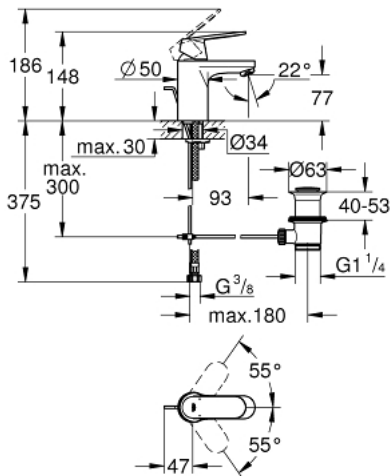

32 825 00E EUROSMART COSMOPOLITAN SINGLE-LEVER BASIN MIXER S-SIZE

PRODUCT DESCRIPTION

- Colour: chrome
- single hole installation
- metal lever
- GROHE SilkMove 35 mm ceramic cartridge
- adjustable flow rate limiter
- adjustable minimum flow rate approx. 2.5 l/min
- temperature limiter
- GROHE LongLife finish
- GROHE EcoJoy - less water, perfect flow
- maximum flow rate (at 3 bar): 5 l/min
- SpeedClean Mousseur
- GROHE FastFixation installation system with centering support
- pop-up waste set 1 1/4"
- flexible connection hoses
- minimum pressure 1,0 bar
- noise classification 1 in accordance with DIN4109

32 825 00E EUROSMART COSMOPOLITAN SINGLE-LEVER BASIN MIXER S-SIZE

SPARE PARTS, August 2017 – now

- 1: Lever (Spare part-nr. 46681000)
 - 2: Shield (Spare part-nr. 46492000)
 - 3: Screw coupling (Spare part-nr. 46460000)
 - 4: Cartridge (Spare part-nr. 46374000)
 - 5: Flow straightener (Spare part-nr. 13955000)
 - 6: Pop-up rod (Spare part-nr. 46739000)
 - 7: Shank mounting kit (Spare part-nr. 46671000)
 - 8: Pop-up waste set 1 1/4" (Spare part-nr. 28910000)
 - 8.1: Plug (Spare part-nr. 07182000)
 - 8.2: Eccentric rod (Spare part-nr. 07052000)
 - 9: Mounting wrench (Spare part-nr. 19017000)*
 - 10: Socket spanner (Spare part-nr. 19332000)*
 - 11: Eccentric rod (Spare part-nr. 07341000)*
- * Optional accessories