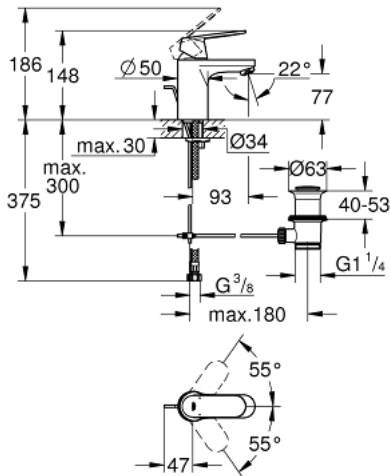

32 825 00E EUROSMART COSMOPOLITAN SINGLE-LEVER BASIN MIXER 1/2" S-SIZE

PRODUCT DESCRIPTION

- Colour: chrome
- single hole installation
- metal lever
- GROHE SilkMove 35 mm ceramic cartridge
- adjustable flow rate limiter
- adjustable minimum flow rate approx. 2.5 l/min
- temperature limiter
- GROHE LongLife finish
- GROHE EcoJoy - Less water, perfect flow
- maximum flow rate (at 3 bar): 5 l/min
- SpeedClean mousseur
- GROHE FastFixation installation system with centering support
- pop-up waste set 1 1/4"
- flexible connection hoses
- min. recommended pressure 1.0 bar
- noise classification I in accordance with DIN 4109

32 825 00E EUROSMART COSMOPOLITAN SINGLE-LEVER BASIN MIXER 1/2" S-SIZE

SPARE PARTS, 8月 2017 – now

- 1: Lever (Spare part-nr. 46681000)
 - 2: Cap (Spare part-nr. 46492000)
 - 3: Screw coupling (Spare part-nr. 46460000)
 - 4: Cartridge (Spare part-nr. 46374000)
 - 5: Laminar flow straightener (Spare part-nr. 13955000)
 - 6: Pop-up rod (Spare part-nr. 46739000)
 - 7: Shank mounting kit (Spare part-nr. 46671000)
 - 8: Waste set 1 1/4" (Spare part-nr. 28910000)
 - 8.1: Plug (Spare part-nr. 07182000)
 - 8.2: Eccentric rod (Spare part-nr. 07052000)
 - 9: Mounting wrench (Spare part-nr. 19017000)*
 - 10: Socket spanner (Spare part-nr. 19332000)*
 - 11: Eccentric rod (Spare part-nr. 07341000)*
- * Optional accessories