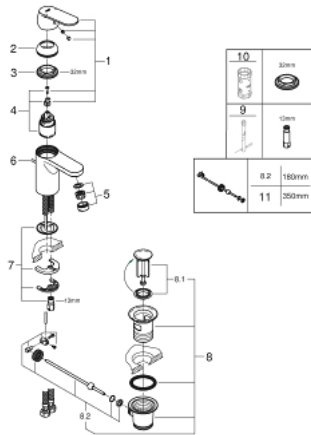

32 825 00E EUROSMART COSMOPOLITAN SINGLE-LEVER BASIN MIXER 1/2" S-SIZE

PRODUCT DESCRIPTION

- Colour: chrome
- single hole installation
- metal lever
- GROHE SilkMove 35 mm ceramic cartridge
- adjustable flow rate limiter
- adjustable minimum flow rate approx. 2.5 l/min
- temperature limiter
- GROHE LongLife finish
- GROHE EcoJoy - Less water, perfect flow
- maximum flow rate (at 3 bar): 5 l/min
- SpeedClean mousseur
- GROHE FastFixation installation system with centering support
- pop-up waste set 1 1/4"
- flexible connection hoses
- min. recommended pressure 1.0 bar
- noise classification I in accordance with DIN 4109

32 825 00E EUROSMART COSMOPOLITAN SINGLE-LEVER BASIN MIXER 1/2" S-SIZE

SPARE PARTS, 8月 2017 – now

- 1: Lever (Spare part-nr. 46681000)
 - 2: Cap (Spare part-nr. 46492000)
 - 3: Screw coupling (Spare part-nr. 46460000)
 - 4: Cartridge (Spare part-nr. 46374000)
 - 5: Laminar flow straightener (Spare part-nr. 13955000)
 - 6: Pop-up rod (Spare part-nr. 46739000)
 - 7: Shank mounting kit (Spare part-nr. 46671000)
 - 8: Waste set 1 1/4" (Spare part-nr. 28910000)
 - 8.1: Plug (Spare part-nr. 07182000)
 - 8.2: Eccentric rod (Spare part-nr. 07052000)
 - 9: Mounting wrench (Spare part-nr. 19017000)*
 - 10: Socket spanner (Spare part-nr. 19332000)*
 - 11: Eccentric rod (Spare part-nr. 07341000)*
- * Optional accessories