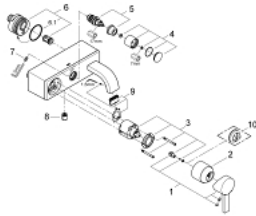

32 826 000 ALLURE SINGLE-LEVER BATH/SHOWER MIXER

PRODUCT DESCRIPTION

- Colour: chrome
- wall mounted
- GROHE SilkMove 46 mm ceramic cartridge
- GROHE LongLife finish
- GROHE FastFixationInstallation system
- adjustable flow rate limiter
- automatic diverter: bath/shower
- mousseur
- integrated non-return valve in shower outlet 1/2"
- flat wall installation with covered unions
- Protected against backflow

32 826 000 ALLURE SINGLE-LEVER BATH/SHOWER MIXER

SPARE PARTS, December 2009 – now

- 1: Lever (Spare part-nr. 46609000)
- 2: Shield (Spare part-nr. 46584000)
- 3: Cartridge (Spare part-nr. 46048000)
- 4: Diverter knob (Spare part-nr. 46585000)
- 5: Diverter (Spare part-nr. 08915000)
- 6: Union (Spare part-nr. 12088000)
- 6.1: Seal dia. 45x3 mm (Spare part-nr. 0044400M)
- 7: Fixing set (Spare part-nr. 46381V00)
- 8: Non-return valve (Spare part-nr. 08565000)
- 9: Mousseur (Spare part-nr. 48056000)
- 10: Temperature limiter (Spare part-nr. 46375000)*