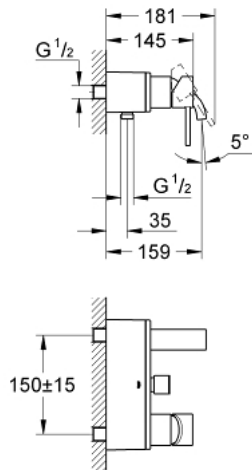

32 826 000 ALLURE SINGLE-LEVER BATH/SHOWER MIXER

PRODUCT DESCRIPTION

- Colour: chrome
- wall mounted
- GROHE SilkMove 46 mm ceramic cartridge
- GROHE LongLife finish
- GROHE FastFixationInstallation system
- adjustable flow rate limiter
- automatic diverter: bath/shower
- mousseur
- integrated non-return valve in shower outlet 1/2"
- flat wall installation with covered unions
- Protected against backflow

32 826 000 ALLURE SINGLE-LEVER BATH/SHOWER MIXER

SPARE PARTS, December 2009 – now

- 1: Lever (Spare part-nr. 46609000)
- 2: Shield (Spare part-nr. 46584000)
- 3: Cartridge (Spare part-nr. 46048000)
- 4: Diverter knob (Spare part-nr. 46585000)
- 5: Diverter (Spare part-nr. 08915000)
- 6: Union (Spare part-nr. 12088000)
- 6.1: Seal dia. 45x3 mm (Spare part-nr. 0044400M)
- 7: Fixing set (Spare part-nr. 46381V00)
- 8: Non-return valve (Spare part-nr. 08565000)
- 9: Mousseur (Spare part-nr. 48056000)
- 10: Temperature limiter (Spare part-nr. 46375000)*