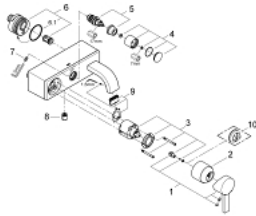

## 32 826 000 ALLURE SINGLE-LEVER BATH MIXER 1/2"

### PRODUCT DESCRIPTION

- Colour: chrome
- wall mounted
- GROHE SilkMove 46 mm ceramic cartridge
- GROHE LongLife finish
- GROHE FastFixation installation system
- adjustable flow rate limiter
- automatic diverter: bath/shower
- mousseur
- integrated non-return valve in the shower outlet 1/2"
- flat wall installation with covered unions
- protected against backflow

### SPARE PARTS, 12月 2009 – now

- 1: Lever (Spare part-nr. 46609000)
- 2: Cap (Spare part-nr. 46584000)
- 3: Cartridge (Spare part-nr. 46048000)
- 4: Diverter knob (Spare part-nr. 46585000)
- 5: Diverter (Spare part-nr. 08915000)
- 6: Bulkhead union (Spare part-nr. 12088000)
- 6.1: Seal  $\varnothing 45 \times \varnothing 3$  (Spare part-nr. 0044400M)
- 7: Fixing set (Spare part-nr. 46381V00)
- 8: Non-return valve (Spare part-nr. 08565000)
- 9: Mousseur (Spare part-nr. 48056000)
- 10: Temperature limiter (Spare part-nr. 46375000)\*