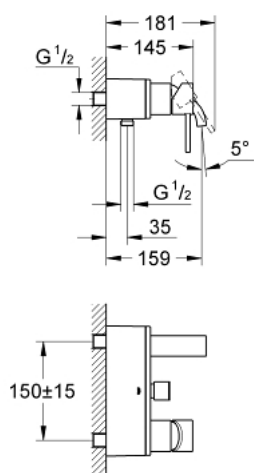

## 32 826 000 ALLURE SINGLE-LEVER BATH MIXER 1/2"

### PRODUCT DESCRIPTION

- Colour: chrome
- wall mounted
- GROHE SilkMove 46 mm ceramic cartridge
- GROHE LongLife finish
- GROHE FastFixation installation system
- adjustable flow rate limiter
- automatic diverter: bath/shower
- mousseur
- integrated non-return valve in the shower outlet 1/2"
- flat wall installation with covered unions
- protected against backflow

### SPARE PARTS, 12月 2009 – now

- 1: Lever (Spare part-nr. 46609000)
- 2: Cap (Spare part-nr. 46584000)
- 3: Cartridge (Spare part-nr. 46048000)
- 4: Diverter knob (Spare part-nr. 46585000)
- 5: Diverter (Spare part-nr. 08915000)
- 6: Bulkhead union (Spare part-nr. 12088000)
- 6.1: Seal  $\varnothing 45 \times \varnothing 3$  (Spare part-nr. 0044400M)
- 7: Fixing set (Spare part-nr. 46381V00)
- 8: Non-return valve (Spare part-nr. 08565000)
- 9: Mousseur (Spare part-nr. 48056000)
- 10: Temperature limiter (Spare part-nr. 46375000)\*