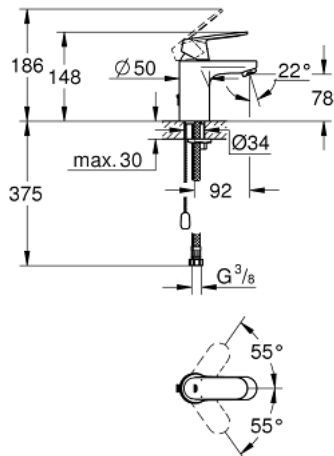

32 827 000 **EUROSMART COSMOPOLITAN SINGLE-LEVER BASIN MIXER**  
**S-SIZE**

**PRODUCT DESCRIPTION**

- Colour: chrome
- single hole installation
- metal lever
- GROHE SilkMove 35 mm ceramic cartridge
- GROHE LongLife finish
- adjustable flow rate limiter
- adjustable minimum flow rate approx. 2.5 l/min
- mousseur
- retractable chain
- flexible connection hoses
- GROHE FastFixation installation system with centering support
- optional temperature limiter ref. no. 46 375
- noise classification 1 in accordance with DIN4109

## 32 827 000 EUROSMART COSMOPOLITAN SINGLE-LEVER BASIN MIXER S-SIZE

### SPARE PARTS, August 2009 – now

- 1: Lever (Spare part-nr. 46681000)
- 2: Shield (Spare part-nr. 46492000)
- 3: Screw coupling (Spare part-nr. 46460000)
- 4: Cartridge (Spare part-nr. 46374000)
- 5: Mousseur (Spare part-nr. 13929000)
- 6: Chain support (Spare part-nr. 06815000)
- 7: Shank mounting kit (Spare part-nr. 46671000)
- 8: Temperature limiter (Spare part-nr. 46375000)\*
- 9: Socket spanner (Spare part-nr. 19332000)\*
- 10: Mounting wrench (Spare part-nr. 19017000)\*