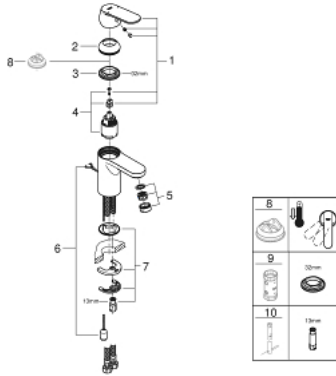

32 827 000 **EUROSMART COSMOPOLITAN SINGLE-LEVER BASIN MIXER**  
**S-SIZE**

**PRODUCT DESCRIPTION**

- Colour: chrome
- single hole installation
- metal lever
- GROHE SilkMove 35 mm ceramic cartridge
- GROHE LongLife finish
- adjustable flow rate limiter
- adjustable minimum flow rate approx. 2.5 l/min
- mousseur
- retractable chain
- flexible connection hoses
- GROHE FastFixation installation system with centering support
- optional temperature limiter ref. no. 46 375
- noise classification 1 in accordance with DIN4109

## 32 827 000 EUROSMART COSMOPOLITAN SINGLE-LEVER BASIN MIXER S-SIZE

### SPARE PARTS, August 2009 – now

- 1: Lever (Spare part-nr. 46681000)
- 2: Shield (Spare part-nr. 46492000)
- 3: Screw coupling (Spare part-nr. 46460000)
- 4: Cartridge (Spare part-nr. 46374000)
- 5: Mousseur (Spare part-nr. 13929000)
- 6: Chain support (Spare part-nr. 06815000)
- 7: Shank mounting kit (Spare part-nr. 46671000)
- 8: Temperature limiter (Spare part-nr. 46375000)\*
- 9: Socket spanner (Spare part-nr. 19332000)\*
- 10: Mounting wrench (Spare part-nr. 19017000)\*