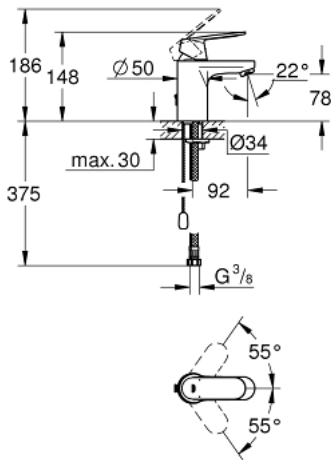

32 827 000 **EUROSMART COSMOPOLITAN SINGLE-LEVER BASIN MIXER 1/2"**  
**S-SIZE**

**PRODUCT DESCRIPTION**

- Colour: chrome
- single hole installation
- metal lever
- GROHE SilkMove 35 mm ceramic cartridge
- GROHE LongLife finish
- adjustable flow rate limiter
- adjustable minimum flow rate approx. 2.5 l/min
- mousseur
- retractable chain
- flexible connection hoses
- GROHE FastFixation installation system with centering support
- optional temperature limiter ref. no. 46 375
- noise classification I in accordance with DIN 4109

## 32 827 000 EUROSMART COSMOPOLITAN SINGLE-LEVER BASIN MIXER 1/2" S-SIZE

### SPARE PARTS, 8月 2009 – now

- 1: Lever (Spare part-nr. 46681000)
- 2: Cap (Spare part-nr. 46492000)
- 3: Screw coupling (Spare part-nr. 46460000)
- 4: Cartridge (Spare part-nr. 46374000)
- 5: Mousseur (Spare part-nr. 13929000)
- 6: Chain (Spare part-nr. 06815000)
- 7: Shank mounting kit (Spare part-nr. 46671000)
- 8: Temperature limiter (Spare part-nr. 46375000)\*
- 9: Socket spanner (Spare part-nr. 19332000)\*
- 10: Mounting wrench (Spare part-nr. 19017000)\*