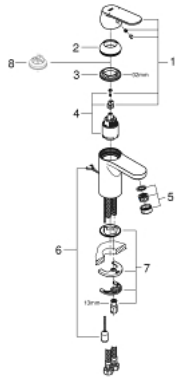

32 827 000 **EUROSMART COSMOPOLITAN SINGLE-LEVER BASIN MIXER 1/2"**  
**S-SIZE**

**PRODUCT DESCRIPTION**

- Colour: chrome
- single hole installation
- metal lever
- GROHE SilkMove 35 mm ceramic cartridge
- GROHE LongLife finish
- adjustable flow rate limiter
- adjustable minimum flow rate approx. 2.5 l/min
- mousseur
- retractable chain
- flexible connection hoses
- GROHE FastFixation installation system with centering support
- optional temperature limiter ref. no. 46 375
- noise classification I in accordance with DIN 4109

## 32 827 000 EUROSMART COSMOPOLITAN SINGLE-LEVER BASIN MIXER 1/2" S-SIZE

### SPARE PARTS, 8月 2009 – now

- 1: Lever (Spare part-nr. 46681000)
- 2: Cap (Spare part-nr. 46492000)
- 3: Screw coupling (Spare part-nr. 46460000)
- 4: Cartridge (Spare part-nr. 46374000)
- 5: Mousseur (Spare part-nr. 13929000)
- 6: Chain (Spare part-nr. 06815000)
- 7: Shank mounting kit (Spare part-nr. 46671000)
- 8: Temperature limiter (Spare part-nr. 46375000)\*
- 9: Socket spanner (Spare part-nr. 19332000)\*
- 10: Mounting wrench (Spare part-nr. 19017000)\*