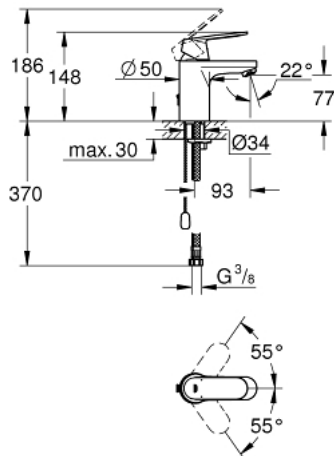

32 827 00E **EUROSMART COSMOPOLITAN SINGLE-LEVER BASIN MIXER**
S-SIZE

PRODUCT DESCRIPTION

- Colour: chrome
- single hole installation
- metal lever
- GROHE SilkMove 35 mm ceramic cartridge
- adjustable flow rate limiter
- adjustable minimum flow rate approx. 2.5 l/min
- GROHE LongLife finish
- GROHE EcoJoy - less water, perfect flow
- maximum flow rate (at 3 bar): 5 l/min
- SpeedClean Mousseur
- GROHE FastFixation installation system with centering support
- retractable chain
- flexible connection hoses
- noise classification 1 in accordance with DIN4109

32 827 00E EUROSMART COSMOPOLITAN SINGLE-LEVER BASIN MIXER S-SIZE

SPARE PARTS, August 2017 – now

- 1: Lever (Spare part-nr. 46681000)
 - 2: Shield (Spare part-nr. 46492000)
 - 3: Screw coupling (Spare part-nr. 46460000)
 - 4: Cartridge (Spare part-nr. 46374000)
 - 5: Mousseur (Spare part-nr. 48159000)
 - 6: Chain support (Spare part-nr. 06815000)
 - 7: Shank mounting kit (Spare part-nr. 46671000)
 - 8: Socket spanner (Spare part-nr. 19332000)*
 - 9: Mounting wrench (Spare part-nr. 19017000)*
- * Optional accessories