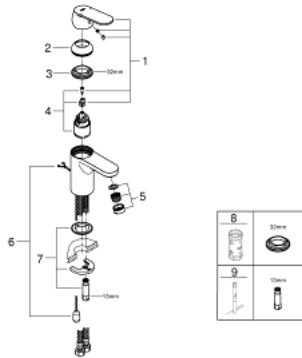

32 827 00E **EUROSMART COSMOPOLITAN SINGLE-LEVER BASIN MIXER**
S-SIZE

PRODUCT DESCRIPTION

- Colour: chrome
- single hole installation
- metal lever
- GROHE SilkMove 35 mm ceramic cartridge
- adjustable flow rate limiter
- adjustable minimum flow rate approx. 2.5 l/min
- GROHE LongLife finish
- GROHE EcoJoy - less water, perfect flow
- maximum flow rate (at 3 bar): 5 l/min
- SpeedClean Mousseur
- GROHE FastFixation installation system with centering support
- retractable chain
- flexible connection hoses
- noise classification 1 in accordance with DIN4109

32 827 00E EUROSMART COSMOPOLITAN SINGLE-LEVER BASIN MIXER S-SIZE

SPARE PARTS, August 2017 – now

- 1: Lever (Spare part-nr. 46681000)
 - 2: Shield (Spare part-nr. 46492000)
 - 3: Screw coupling (Spare part-nr. 46460000)
 - 4: Cartridge (Spare part-nr. 46374000)
 - 5: Mousseur (Spare part-nr. 48159000)
 - 6: Chain support (Spare part-nr. 06815000)
 - 7: Shank mounting kit (Spare part-nr. 46671000)
 - 8: Socket spanner (Spare part-nr. 19332000)*
 - 9: Mounting wrench (Spare part-nr. 19017000)*
- * Optional accessories