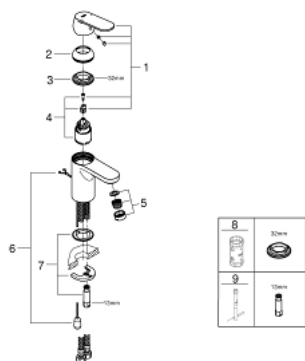

32 827 00E EUROSMART COSMOPOLITAN SINGLE-LEVER BASIN MIXER 1/2" S-SIZE

PRODUCT DESCRIPTION

- Colour: chrome
- single hole installation
- metal lever
- GROHE SilkMove 35 mm ceramic cartridge
- adjustable flow rate limiter
- adjustable minimum flow rate approx. 2.5 l/min
- GROHE LongLife finish
- GROHE EcoJoy - Less water, perfect flow
- maximum flow rate (at 3 bar): 5 l/min
- SpeedClean mousseur
- GROHE FastFixation installation system with centering support
- retractable chain
- flexible connection hoses
- noise classification I in accordance with DIN 4109

32 827 00E EUROSMART COSMOPOLITAN SINGLE-LEVER BASIN MIXER 1/2" S-SIZE

SPARE PARTS, 8月 2017 – now

- 1: Lever (Spare part-nr. 46681000)
 - 2: Cap (Spare part-nr. 46492000)
 - 3: Screw coupling (Spare part-nr. 46460000)
 - 4: Cartridge (Spare part-nr. 46374000)
 - 5: Mousseur (Spare part-nr. 48159000)
 - 6: Chain (Spare part-nr. 06815000)
 - 7: Shank mounting kit (Spare part-nr. 46671000)
 - 8: Socket spanner (Spare part-nr. 19332000)*
 - 9: Mounting wrench (Spare part-nr. 19017000)*
- * Optional accessories