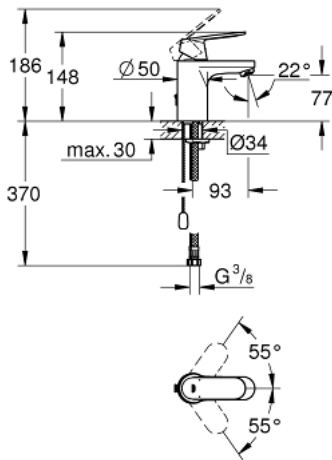

32 827 00E EUROSMART COSMOPOLITAN SINGLE-LEVER BASIN MIXER 1/2" S-SIZE

PRODUCT DESCRIPTION

- Colour: chrome
- single hole installation
- metal lever
- GROHE SilkMove 35 mm ceramic cartridge
- adjustable flow rate limiter
- adjustable minimum flow rate approx. 2.5 l/min
- GROHE LongLife finish
- GROHE EcoJoy - Less water, perfect flow
- maximum flow rate (at 3 bar): 5 l/min
- SpeedClean mousseur
- GROHE FastFixation installation system with centering support
- retractable chain
- flexible connection hoses
- noise classification I in accordance with DIN 4109

32 827 00E EUROSMART COSMOPOLITAN SINGLE-LEVER BASIN MIXER 1/2" S-SIZE

SPARE PARTS, 8月 2017 – now

- 1: Lever (Spare part-nr. 46681000)
 - 2: Cap (Spare part-nr. 46492000)
 - 3: Screw coupling (Spare part-nr. 46460000)
 - 4: Cartridge (Spare part-nr. 46374000)
 - 5: Mousseur (Spare part-nr. 48159000)
 - 6: Chain (Spare part-nr. 06815000)
 - 7: Shank mounting kit (Spare part-nr. 46671000)
 - 8: Socket spanner (Spare part-nr. 19332000)*
 - 9: Mounting wrench (Spare part-nr. 19017000)*
- * Optional accessories