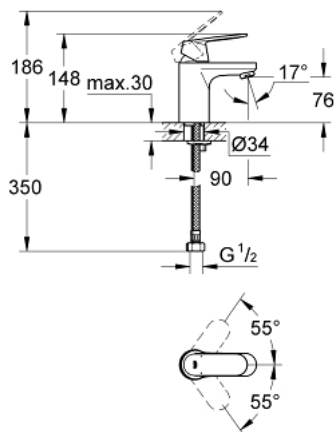

32 829 000 **EUROSMART COSMOPOLITAN SINGLE-LEVER BASIN MIXER
S-SIZE**

PRODUCT DESCRIPTION

- Colour: chrome
- metal lever
- single hole installation
- GROHE SilkMove 35 mm ceramic cartridge
- adjustable flow rate limiter
- adjustable minimum flow rate approx. 2.5 l/min
- GROHE LongLife finish
- GROHE FastFixation installation system with centering support
- mousseur
- smooth body
- flexible connection hoses
- DR-brass material
- optional temperature limiter ref. no. 46 375

32 829 000 EUROSMART COSMOPOLITAN SINGLE-LEVER BASIN MIXER S-SIZE

SPARE PARTS, August 2009 – now

- 1: Lever (Spare part-nr. 46681000)
- 2: Shield (Spare part-nr. 46492000)
- 3: Screw coupling (Spare part-nr. 46460000)
- 4: Cartridge (Spare part-nr. 46374000)
- 5: Mousseur (Spare part-nr. 13207000)
- 6: Shank mounting kit (Spare part-nr. 46671000)
- 7: Temperature limiter (Spare part-nr. 46375000)*