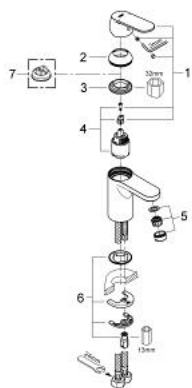

32 829 000 **EUROSMART COSMOPOLITAN SINGLE-LEVER BASIN MIXER
S-SIZE**

PRODUCT DESCRIPTION

- Colour: chrome
- metal lever
- single hole installation
- GROHE SilkMove 35 mm ceramic cartridge
- adjustable flow rate limiter
- adjustable minimum flow rate approx. 2.5 l/min
- GROHE LongLife finish
- GROHE FastFixation installation system with centering support
- mousseur
- smooth body
- flexible connection hoses
- DR-brass material
- optional temperature limiter ref. no. 46 375

32 829 000 EUROSMART COSMOPOLITAN SINGLE-LEVER BASIN MIXER S-SIZE

SPARE PARTS, August 2009 – now

- 1: Lever (Spare part-nr. 46681000)
- 2: Shield (Spare part-nr. 46492000)
- 3: Screw coupling (Spare part-nr. 46460000)
- 4: Cartridge (Spare part-nr. 46374000)
- 5: Mousseur (Spare part-nr. 13207000)
- 6: Shank mounting kit (Spare part-nr. 46671000)
- 7: Temperature limiter (Spare part-nr. 46375000)*