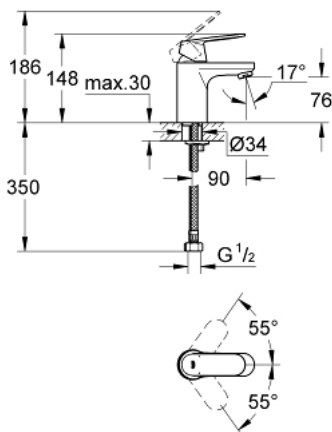

32 829 000 **EUROSMART COSMOPOLITAN SINGLE-LEVER BASIN MIXER 1/2"**
S-SIZE

PRODUCT DESCRIPTION

- Colour: chrome
- metal lever
- single hole installation
- GROHE SilkMove 35 mm ceramic cartridge
- adjustable flow rate limiter
- adjustable minimum flow rate approx. 2.5 l/min
- GROHE LongLife finish
- GROHE FastFixation installation system with centering support
- mousseur
- smooth body
- flexible connection hoses
- DR-brass housing
- optional temperature limiter ref. no. 46 375

32 829 000 EUROSMART COSMOPOLITAN SINGLE-LEVER BASIN MIXER 1/2" S-SIZE

SPARE PARTS, 8月 2009 – now

- 1: Lever (Spare part-nr. 46681000)
- 2: Cap (Spare part-nr. 46492000)
- 3: Screw coupling (Spare part-nr. 46460000)
- 4: Cartridge (Spare part-nr. 46374000)
- 5: Mousseur (Spare part-nr. 13207000)
- 6: Shank mounting kit (Spare part-nr. 46671000)
- 7: Temperature limiter (Spare part-nr. 46375000)*