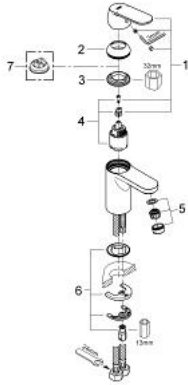

32 829 000 **EUROSMART COSMOPOLITAN SINGLE-LEVER BASIN MIXER 1/2"**
S-SIZE

PRODUCT DESCRIPTION

- Colour: chrome
- metal lever
- single hole installation
- GROHE SilkMove 35 mm ceramic cartridge
- adjustable flow rate limiter
- adjustable minimum flow rate approx. 2.5 l/min
- GROHE LongLife finish
- GROHE FastFixation installation system with centering support
- mousseur
- smooth body
- flexible connection hoses
- DR-brass housing
- optional temperature limiter ref. no. 46 375

32 829 000 EUROSMART COSMOPOLITAN SINGLE-LEVER BASIN MIXER 1/2" S-SIZE

SPARE PARTS, 8月 2009 – now

- 1: Lever (Spare part-nr. 46681000)
- 2: Cap (Spare part-nr. 46492000)
- 3: Screw coupling (Spare part-nr. 46460000)
- 4: Cartridge (Spare part-nr. 46374000)
- 5: Mousseur (Spare part-nr. 13207000)
- 6: Shank mounting kit (Spare part-nr. 46671000)
- 7: Temperature limiter (Spare part-nr. 46375000)*