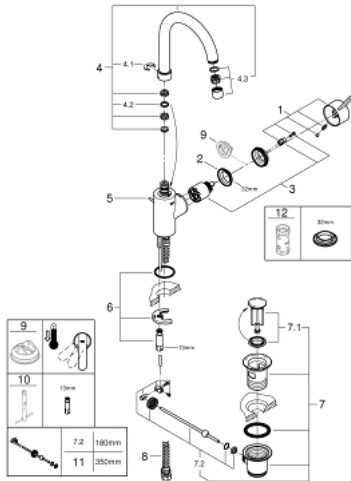

32 830 000 **EUROSMART COSMOPOLITAN SINGLE-LEVER BASIN MIXER 1/2"**
L-SIZE

SPARE PARTS, September 2016 – now

- 1: Lever (Spare part-nr. 46683000)
- 2: Screw coupling (Spare part-nr. 46460000)
- 3: Cartridge (Spare part-nr. 46374000)
- 4: Spout (Spare part-nr. 13267000)
- 4.1: Safety ring (Spare part-nr. 0806500M)
- 4.2: Sealing washer (Spare part-nr. 0128500M)
- 4.3: Mousseur (Spare part-nr. 06574000)
- 5: Pop-up rod (Spare part-nr. 46739000)
- 6: Shank mounting kit (Spare part-nr. 46671000)
- 7: Pop-up waste set 1 1/4" (Spare part-nr. 28910000)
- 7.1: Plug (Spare part-nr. 07182000)
- 7.2: Eccentric rod (Spare part-nr. 07052000)
- 8: Connection hose (Spare part-nr. 46255000)
- 9: Temperature limiter (Spare part-nr. 46375000)*
- 10: Mounting wrench (Spare part-nr. 19017000)*
- 11: Eccentric rod (Spare part-nr. 07341000)*
- 12: Socket spanner (Spare part-nr. 19332000)*