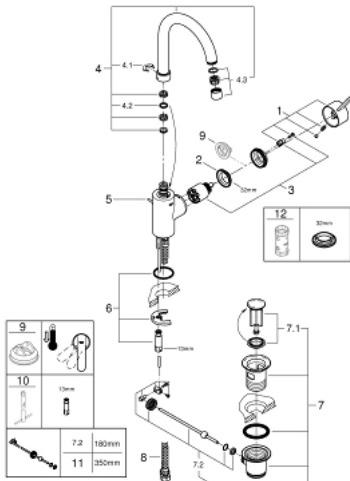

32 830 000 EUROSMART COSMOPOLITAN SINGLE-LEVER BASIN MIXER 1/2" L-SIZE

PRODUCT DESCRIPTION

- Colour: chrome
- single hole installation
- metal lever
- covered lever fixing
- GROHE SilkMove 35 mm ceramic cartridge
- adjustable flow rate limiter
- GROHE LongLife finish
- GROHE FastFixation installation system
- mousseur
- swivel tubular spout with stop limiter
- pop-up waste set 1 1/4"
- flexible connection hoses
- optional temperature limiter ref. no. 46 375

32 830 000 **EUROSMART COSMOPOLITAN SINGLE-LEVER BASIN MIXER 1/2"**
L-SIZE

SPARE PARTS, 9月 2016 – now

- 1: Lever (Spare part-nr. 46683000)
 - 2: Screw coupling (Spare part-nr. 46460000)
 - 3: Cartridge (Spare part-nr. 46374000)
 - 4: Spout (Spare part-nr. 13267000)
 - 4.1: Safety ring (Spare part-nr. 0806500M)
 - 4.2: Sealing washer (Spare part-nr. 0128500M)
 - 4.3: Mousseur (Spare part-nr. 06574000)
 - 5: Pop-up rod (Spare part-nr. 46739000)
 - 6: Shank mounting kit (Spare part-nr. 46671000)
 - 7: Waste set 1 1/4" (Spare part-nr. 28910000)
 - 7.1: Plug (Spare part-nr. 07182000)
 - 7.2: Eccentric rod (Spare part-nr. 07052000)
 - 8: Connection hose (Spare part-nr. 46255000)
 - 9: Temperature limiter (Spare part-nr. 46375000)*
 - 10: Mounting wrench (Spare part-nr. 19017000)*
 - 11: Eccentric rod (Spare part-nr. 07341000)*
 - 12: Socket spanner (Spare part-nr. 19332000)*
- * Optional accessories