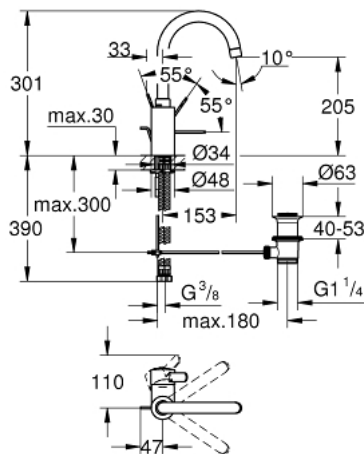

32 830 000 EUROSMART COSMOPOLITAN SINGLE-LEVER BASIN MIXER 1/2" L-SIZE

PRODUCT DESCRIPTION

- Colour: chrome
- single hole installation
- metal lever
- covered lever fixing
- GROHE SilkMove 35 mm ceramic cartridge
- adjustable flow rate limiter
- GROHE LongLife finish
- GROHE FastFixation installation system
- mousseur
- swivel tubular spout with stop limiter
- pop-up waste set 1 1/4"
- flexible connection hoses
- optional temperature limiter ref. no. 46 375

32 830 000 **EUROSMART COSMOPOLITAN SINGLE-LEVER BASIN MIXER 1/2"**
L-SIZE

SPARE PARTS, 9月 2016 – now

- 1: Lever (Spare part-nr. 46683000)
 - 2: Screw coupling (Spare part-nr. 46460000)
 - 3: Cartridge (Spare part-nr. 46374000)
 - 4: Spout (Spare part-nr. 13267000)
 - 4.1: Safety ring (Spare part-nr. 0806500M)
 - 4.2: Sealing washer (Spare part-nr. 0128500M)
 - 4.3: Mousseur (Spare part-nr. 06574000)
 - 5: Pop-up rod (Spare part-nr. 46739000)
 - 6: Shank mounting kit (Spare part-nr. 46671000)
 - 7: Waste set 1 1/4" (Spare part-nr. 28910000)
 - 7.1: Plug (Spare part-nr. 07182000)
 - 7.2: Eccentric rod (Spare part-nr. 07052000)
 - 8: Connection hose (Spare part-nr. 46255000)
 - 9: Temperature limiter (Spare part-nr. 46375000)*
 - 10: Mounting wrench (Spare part-nr. 19017000)*
 - 11: Eccentric rod (Spare part-nr. 07341000)*
 - 12: Socket spanner (Spare part-nr. 19332000)*
- * Optional accessories