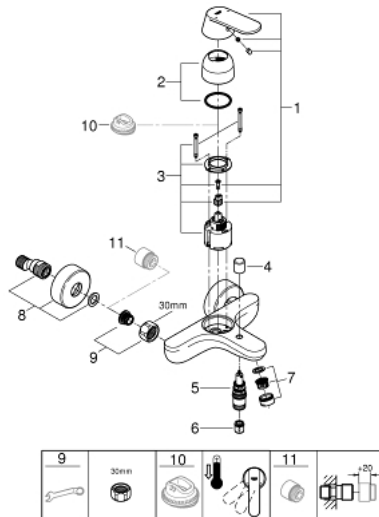

32 831 000 EUROSMART COSMOPOLITAN SINGLE-LEVER BATH/SHOWER MIXER

PRODUCT DESCRIPTION

- Colour: chrome
- wall mounted
- metal lever
- GROHE SilkMove 46 mm ceramic cartridge
- GROHE LongLife finish
- adjustable flow rate limiter
- adjustable minimum flow rate approx. 2.5 l/min
- automatic diverter: bath/shower
- mousseur
- integrated non-return valve in shower outlet 1/2"
- S-unions
- Protected against backflow
- optional temperature limiter ref. no. 46 308
- noise classification 1 in accordance with DIN4109

32 831 000 EUROSMART COSMOPOLITAN SINGLE-LEVER BATH/SHOWER MIXER

SPARE PARTS, September 2015 – now

- 1: Lever (Spare part-nr. 46682000)
- 2: Shield (Spare part-nr. 46427000)
- 3: Cartridge (Spare part-nr. 46048000)
- 4: Diverter knob (Spare part-nr. 64309000)
- 5: Diverter (Spare part-nr. 65655000)
- 6: Non-return valve (Spare part-nr. 08565000)
- 7: Mousseur (Spare part-nr. 13952000)
- 8: S-union (Spare part-nr. 12662000)
- 9: Screw joint (Spare part-nr. 45044000)
- 10: Temperature limiter (Spare part-nr. 46308000)*
- 11: Extension 3/4", 20 mm (Spare part-nr. 0713000M)*