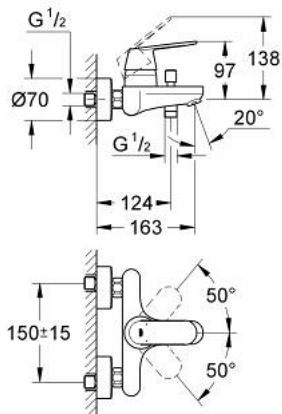

32 831 000 EUROSMART COSMOPOLITAN SINGLE-LEVER BATH/SHOWER MIXER

PRODUCT DESCRIPTION

- Colour: chrome
- wall mounted
- metal lever
- GROHE SilkMove 46 mm ceramic cartridge
- GROHE LongLife finish
- adjustable flow rate limiter
- adjustable minimum flow rate approx. 2.5 l/min
- automatic diverter: bath/shower
- mousseur
- integrated non-return valve in shower outlet 1/2"
- S-unions
- Protected against backflow
- optional temperature limiter ref. no. 46 308
- noise classification 1 in accordance with DIN4109

32 831 000 EUROSMART COSMOPOLITAN SINGLE-LEVER BATH/SHOWER MIXER

SPARE PARTS, September 2015 – now

- 1: Lever (Spare part-nr. 46682000)
- 2: Shield (Spare part-nr. 46427000)
- 3: Cartridge (Spare part-nr. 46048000)
- 4: Diverter knob (Spare part-nr. 64309000)
- 5: Diverter (Spare part-nr. 65655000)
- 6: Non-return valve (Spare part-nr. 08565000)
- 7: Mousseur (Spare part-nr. 13952000)
- 8: S-union (Spare part-nr. 12662000)
- 9: Screw joint (Spare part-nr. 45044000)
- 10: Temperature limiter (Spare part-nr. 46308000)*
- 11: Extension 3/4", 20 mm (Spare part-nr. 0713000M)*