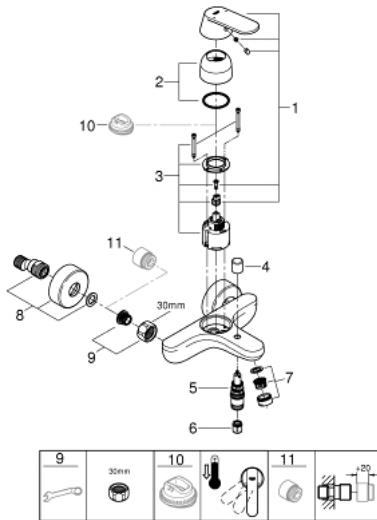

32 831 000 EUROSMART COSMOPOLITAN SINGLE-LEVER BATH MIXER 1/2"

PRODUCT DESCRIPTION

- Colour: chrome
- wall mounted
- metal lever
- GROHE SilkMove 46 mm ceramic cartridge
- GROHE LongLife finish
- adjustable flow rate limiter
- adjustable minimum flow rate approx. 2.5 l/min
- automatic diverter: bath/shower
- mousseur
- integrated non-return valve in the shower outlet 1/2"
- S-unions
- protected against backflow
- optional temperature limiter ref. no. 46 308
- noise classification I in accordance with DIN 4109

32 831 000 EUROSMART COSMOPOLITAN SINGLE-LEVER BATH MIXER 1/2"

SPARE PARTS, 9月 2015 – now

- 1: Lever (Spare part-nr. 46682000)
- 2: Cap (Spare part-nr. 46427000)
- 3: Cartridge (Spare part-nr. 46048000)
- 4: Diverter knob (Spare part-nr. 64309000)
- 5: Diverter (Spare part-nr. 65655000)
- 6: Non-return valve (Spare part-nr. 08565000)
- 7: Mousseur (Spare part-nr. 13952000)
- 8: S-union (Spare part-nr. 12662000)
- 9: Screw connection 1/2" (Spare part-nr. 45044000)
- 10: Temperature limiter (Spare part-nr. 46308000)*
- 11: Extension 3/4", 20 mm (Spare part-nr. 0713000M)*