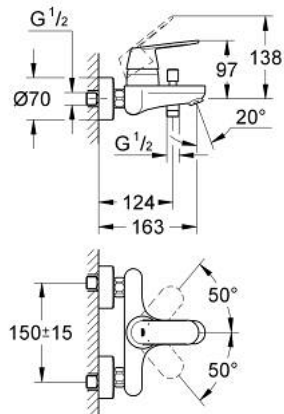

32 831 000 EUROSMART COSMOPOLITAN SINGLE-LEVER BATH MIXER 1/2"

PRODUCT DESCRIPTION

- Colour: chrome
- wall mounted
- metal lever
- GROHE SilkMove 46 mm ceramic cartridge
- GROHE LongLife finish
- adjustable flow rate limiter
- adjustable minimum flow rate approx. 2.5 l/min
- automatic diverter: bath/shower
- mousseur
- integrated non-return valve in the shower outlet 1/2"
- S-unions
- protected against backflow
- optional temperature limiter ref. no. 46 308
- noise classification I in accordance with DIN 4109

32 831 000 EUROSMART COSMOPOLITAN SINGLE-LEVER BATH MIXER 1/2"

SPARE PARTS, 9月 2015 – now

- 1: Lever (Spare part-nr. 46682000)
- 2: Cap (Spare part-nr. 46427000)
- 3: Cartridge (Spare part-nr. 46048000)
- 4: Diverter knob (Spare part-nr. 64309000)
- 5: Diverter (Spare part-nr. 65655000)
- 6: Non-return valve (Spare part-nr. 08565000)
- 7: Mousseur (Spare part-nr. 13952000)
- 8: S-union (Spare part-nr. 12662000)
- 9: Screw connection 1/2" (Spare part-nr. 45044000)
- 10: Temperature limiter (Spare part-nr. 46308000)*
- 11: Extension 3/4", 20 mm (Spare part-nr. 0713000M)*