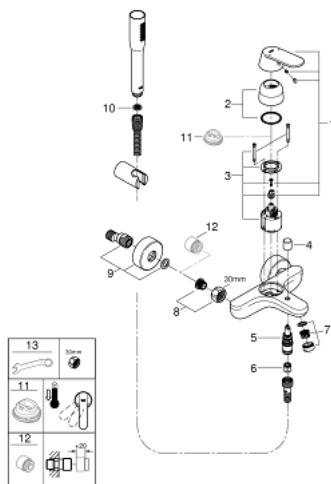

32 832 000 EUROSMART COSMOPOLITAN SINGLE-LEVER BATH/SHOWER MIXER

PRODUCT DESCRIPTION

- Colour: chrome
- wall mounted
- metal lever
- GROHE SilkMove 46 mm ceramic cartridge
- GROHE LongLife finish
- adjustable flow rate limiter
- adjustable minimum flow rate approx. 2.5 l/min
- automatic diverter: bath/shower
- mousseur
- integrated non-return valve in shower outlet 1/2"
- S-unions
- Protected against backflow
- optional temperature limiter ref. no. 46 308
- noise classification 1 in accordance with DIN4109
- with shower set:
- consists of:
 - Euphoria Cosmopolitan hand shower (27 367)
 - wall shower holder (27 056)
 - Relaxaflex-hose 1500 mm 28 151

32 832 000 EUROSMART COSMOPOLITAN SINGLE-LEVER BATH/SHOWER MIXER

SPARE PARTS, February 2016 – now

- 1: Lever (Spare part-nr. 46682000)
- 2: Shield (Spare part-nr. 46427000)
- 3: Cartridge (Spare part-nr. 46048000)
- 4: Diverter knob (Spare part-nr. 64309000)
- 5: Diverter (Spare part-nr. 65655000)
- 6: Non-return valve (Spare part-nr. 08565000)
- 7: Mousseur (Spare part-nr. 13952000)
- 8: Screw joint (Spare part-nr. 45044000)
- 9: S-union (Spare part-nr. 12662000)
- 10: Dirt strainer (Spare part-nr. 0700200M)
- 11: Temperature limiter (Spare part-nr. 46308000)*
- 12: Extension 3/4\", 20 mm (Spare part-nr. 0713000M)*
- 13: Special spanner (Spare part-nr. 19377000)*