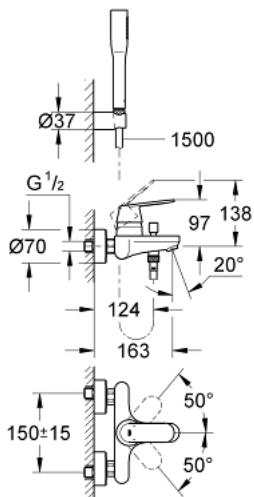

32 832 000 EUROSMART COSMOPOLITAN SINGLE-LEVER BATH/SHOWER MIXER

PRODUCT DESCRIPTION

- Colour: chrome
- wall mounted
- metal lever
- GROHE SilkMove 46 mm ceramic cartridge
- GROHE LongLife finish
- adjustable flow rate limiter
- adjustable minimum flow rate approx. 2.5 l/min
- automatic diverter: bath/shower
- mousseur
- integrated non-return valve in shower outlet 1/2"
- S-unions
- Protected against backflow
- optional temperature limiter ref. no. 46 308
- noise classification 1 in accordance with DIN4109
- with shower set:
- consists of:
 - Euphoria Cosmopolitan hand shower (27 367)
 - wall shower holder (27 056)
 - Relaxaflex-hose 1500 mm 28 151

32 832 000 EUROSMART COSMOPOLITAN SINGLE-LEVER BATH/SHOWER MIXER

SPARE PARTS, February 2016 – now

- 1: Lever (Spare part-nr. 46682000)
- 2: Shield (Spare part-nr. 46427000)
- 3: Cartridge (Spare part-nr. 46048000)
- 4: Diverter knob (Spare part-nr. 64309000)
- 5: Diverter (Spare part-nr. 65655000)
- 6: Non-return valve (Spare part-nr. 08565000)
- 7: Mousseur (Spare part-nr. 13952000)
- 8: Screw joint (Spare part-nr. 45044000)
- 9: S-union (Spare part-nr. 12662000)
- 10: Dirt strainer (Spare part-nr. 0700200M)
- 11: Temperature limiter (Spare part-nr. 46308000)*
- 12: Extension 3/4\", 20 mm (Spare part-nr. 0713000M)*
- 13: Special spanner (Spare part-nr. 19377000)*