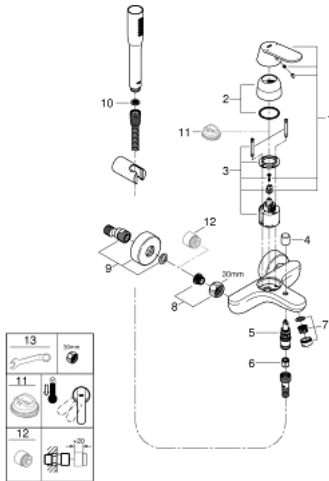

32 832 000 EUROSMART COSMOPOLITAN SINGLE-LEVER BATH MIXER 1/2"

PRODUCT DESCRIPTION

- Colour: chrome
- wall mounted
- metal lever
- GROHE SilkMove 46 mm ceramic cartridge
- GROHE LongLife finish
- adjustable flow rate limiter
- adjustable minimum flow rate approx. 2.5 l/min
- automatic diverter: bath/shower
- mousseur
- integrated non-return valve in the shower outlet 1/2"
- S-unions
- protected against backflow
- optional temperature limiter ref. no. 46 308
- noise classification I in accordance with DIN 4109
- with shower set
- consisting of:
 - Euphoria Cosmopolitan hand shower (27 367)
 - wall shower holder (27 056)
 - Relaxaflex hose 1500 mm 1/2" x 1/2" (28 151)

32 832 000 EUROSMART COSMOPOLITAN SINGLE-LEVER BATH MIXER 1/2"

SPARE PARTS, 2月 2016 – now

- 1: Lever (Spare part-nr. 46682000)
- 2: Cap (Spare part-nr. 46427000)
- 3: Cartridge (Spare part-nr. 46048000)
- 4: Diverter knob (Spare part-nr. 64309000)
- 5: Diverter (Spare part-nr. 65655000)
- 6: Non-return valve (Spare part-nr. 08565000)
- 7: Mousseur (Spare part-nr. 13952000)
- 8: Screw connection 1/2" (Spare part-nr. 45044000)
- 9: S-union (Spare part-nr. 12662000)
- 10: Dirt strainer (Spare part-nr. 0700200M)
- 11: Temperature limiter (Spare part-nr. 46308000)*
- 12: Extension 3/4", 20 mm (Spare part-nr. 0713000M)*
- 13: Special spanner (Spare part-nr. 19377000)*