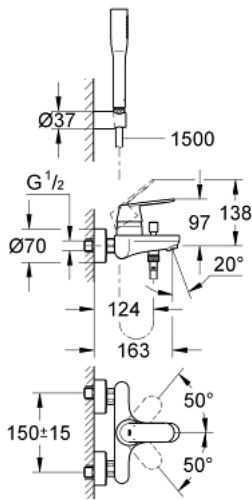

32 832 000 EUROSMART COSMOPOLITAN SINGLE-LEVER BATH MIXER 1/2"

PRODUCT DESCRIPTION

- Colour: chrome
- wall mounted
- metal lever
- GROHE SilkMove 46 mm ceramic cartridge
- GROHE LongLife finish
- adjustable flow rate limiter
- adjustable minimum flow rate approx. 2.5 l/min
- automatic diverter: bath/shower
- mousseur
- integrated non-return valve in the shower outlet 1/2"
- S-unions
- protected against backflow
- optional temperature limiter ref. no. 46 308
- noise classification I in accordance with DIN 4109
- with shower set
- consisting of:
 - Euphoria Cosmopolitan hand shower (27 367)
 - wall shower holder (27 056)
 - Relaxaflex hose 1500 mm 1/2" x 1/2" (28 151)

32 832 000 EUROSMART COSMOPOLITAN SINGLE-LEVER BATH MIXER 1/2"

SPARE PARTS, 2月 2016 – now

- 1: Lever (Spare part-nr. 46682000)
- 2: Cap (Spare part-nr. 46427000)
- 3: Cartridge (Spare part-nr. 46048000)
- 4: Diverter knob (Spare part-nr. 64309000)
- 5: Diverter (Spare part-nr. 65655000)
- 6: Non-return valve (Spare part-nr. 08565000)
- 7: Mousseur (Spare part-nr. 13952000)
- 8: Screw connection 1/2" (Spare part-nr. 45044000)
- 9: S-union (Spare part-nr. 12662000)
- 10: Dirt strainer (Spare part-nr. 0700200M)
- 11: Temperature limiter (Spare part-nr. 46308000)*
- 12: Extension 3/4", 20 mm (Spare part-nr. 0713000M)*
- 13: Special spanner (Spare part-nr. 19377000)*