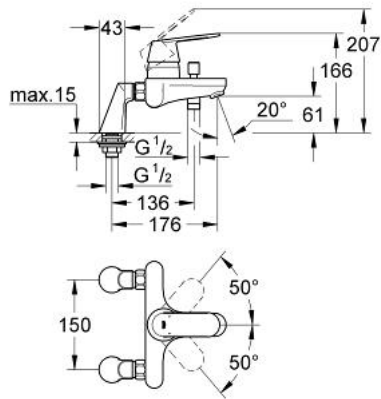

### PRODUCT DESCRIPTION

- Colour: chrome
- deck mounted
- metal lever
- GROHE SilkMove 46 mm ceramic cartridge
- Eco-Override-Stop lever resistance for saving water
- GROHE LongLife finish
- adjustable flow rate limiter
- adjustable minimum flow rate approx. 2.5 l/min
- automatic diverter: bath/shower
- integrated non-return valve in shower outlet 1/2"
- mousseur
- pillar unions
- optional temperature limiter
- Protected against backflow

## 32 834 000 EUROSMART COSMOPOLITAN SINGLE-LEVER BATH/SHOWER MIXER

**SPARE PARTS**, August 2009 – now

- 1: Lever (Spare part-nr. 46682000)
- 2: Shield (Spare part-nr. 46427000)
- 3: Cartridge (Spare part-nr. 46588000)
- 4: Diverter knob (Spare part-nr. 64309000)
- 5: Diverter (Spare part-nr. 65655000)
- 6: Non-return valve (Spare part-nr. 08565000)
- 7: Mousseur (Spare part-nr. 13952000)
- 8: Screw joint (Spare part-nr. 45044000)
- 9: Pillar union 1/2" (Spare part-nr. 12030000)
- 9.1: Shank fastening assembly (Spare part-nr. 45000000)
- 10: Temperature limiter (Spare part-nr. 08791000)\*
- 11: Extension 3/4", 20 mm (Spare part-nr. 0713000M)\*