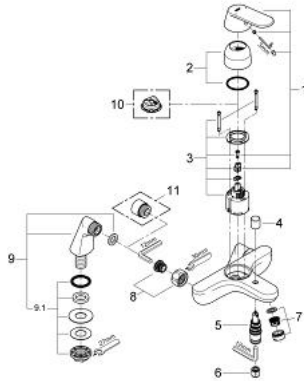

32 834 000 EUROSMART COSMOPOLITAN SINGLE-LEVER BATH MIXER 1/2"

PRODUCT DESCRIPTION

- Colour: chrome
- pillar installation
- metal lever
- GROHE SilkMove 46 mm ceramic cartridge
- Eco-Override-Stop lever resistance for saving water
- GROHE LongLife finish
- adjustable flow rate limiter
- adjustable minimum flow rate approx. 2.5 l/min
- automatic diverter: bath/shower
- integrated non-return valve in the shower outlet 1/2"
- mousseur
- pillar unions
- optional temperature limiter
- protected against backflow

32 834 000 EUROSMART COSMOPOLITAN SINGLE-LEVER BATH MIXER 1/2"

SPARE PARTS, 8月 2009 – now

1: Lever (Spare part-nr. 46682000)

2: Cap (Spare part-nr. 46427000)

3: Cartridge (Spare part-nr. 46588000)

4: Diverter knob (Spare part-nr. 64309000)

5: Diverter (Spare part-nr. 65655000)

6: Non-return valve (Spare part-nr. 08565000)

7: Mousseur (Spare part-nr. 13952000)

8: Screw connection 1/2" (Spare part-nr. 45044000)

9: Pillar union 1/2" (Spare part-nr. 12030000)

9.1: Shank fastening assembly 1/2" (Spare part-nr. 45000000)

10: Temperature limiter (Spare part-nr. 08791000)*

11: Extension 3/4", 20 mm (Spare part-nr. 0713000M)*

* Optional accessories