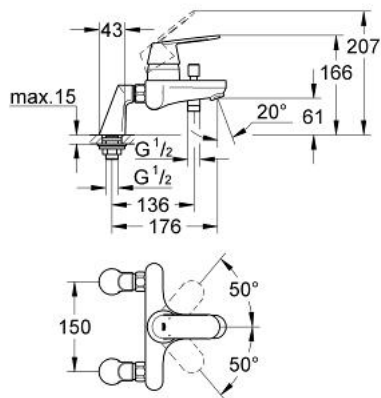

32 834 000 EUROSMART COSMOPOLITAN SINGLE-LEVER BATH MIXER 1/2"

PRODUCT DESCRIPTION

- Colour: chrome
- pillar installation
- metal lever
- GROHE SilkMove 46 mm ceramic cartridge
- Eco-Override-Stop lever resistance for saving water
- GROHE LongLife finish
- adjustable flow rate limiter
- adjustable minimum flow rate approx. 2.5 l/min
- automatic diverter: bath/shower
- integrated non-return valve in the shower outlet 1/2"
- mousseur
- pillar unions
- optional temperature limiter
- protected against backflow

32 834 000 EUROSMART COSMOPOLITAN SINGLE-LEVER BATH MIXER 1/2"

SPARE PARTS, 8月 2009 – now

1: Lever (Spare part-nr. 46682000)

2: Cap (Spare part-nr. 46427000)

3: Cartridge (Spare part-nr. 46588000)

4: Diverter knob (Spare part-nr. 64309000)

5: Diverter (Spare part-nr. 65655000)

6: Non-return valve (Spare part-nr. 08565000)

7: Mousseur (Spare part-nr. 13952000)

8: Screw connection 1/2" (Spare part-nr. 45044000)

9: Pillar union 1/2" (Spare part-nr. 12030000)

9.1: Shank fastening assembly 1/2" (Spare part-nr. 45000000)

10: Temperature limiter (Spare part-nr. 08791000)*

11: Extension 3/4", 20 mm (Spare part-nr. 0713000M)*

* Optional accessories