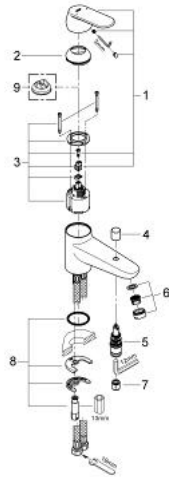

32 836 000 EUROSMART COSMOPOLITAN SINGLE-LEVER BATH/SHOWER MIXER

PRODUCT DESCRIPTION

- Colour: chrome
- single hole installation
- metal lever
- GROHE SilkMove 46 mm ceramic cartridge
- Eco-Override-Stop lever resistance for saving water
- GROHE LongLife finish
- adjustable flow rate limiter
- adjustable minimum flow rate approx. 2.5 l/min
- automatic diverter: bath/shower
- mousseur
- integrated non-return valve in shower outlet 1/2"
- flexible connection hoses
- Protected against backflow
- optional temperature limiter ref. no. 46 308

32 836 000 EUROSMART COSMOPOLITAN SINGLE-LEVER BATH/SHOWER MIXER

SPARE PARTS, August 2009 – now

- 1: Lever (Spare part-nr. 46685000)
- 2: Shield (Spare part-nr. 46570000)
- 3: Cartridge (Spare part-nr. 46588000)
- 4: Diverter knob (Spare part-nr. 48022000)
- 4.1: Diverter knob (Spare part-nr. 64309000)
- 5: Diverter (Spare part-nr. 65655000)
- 6: Mousseur (Spare part-nr. 13941000)
- 7: Non-return valve (Spare part-nr. 08565000)
- 8: Shank mounting kit (Spare part-nr. 46671000)
- 9: Temperature limiter (Spare part-nr. 08791000)*