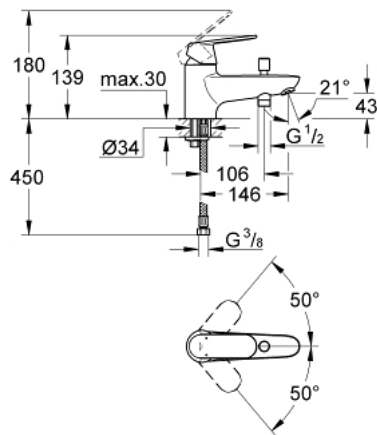

32 836 000 EUROSMART COSMOPOLITAN SINGLE-LEVER BATH/SHOWER MIXER

PRODUCT DESCRIPTION

- Colour: chrome
- single hole installation
- metal lever
- GROHE SilkMove 46 mm ceramic cartridge
- Eco-Override-Stop lever resistance for saving water
- GROHE LongLife finish
- adjustable flow rate limiter
- adjustable minimum flow rate approx. 2.5 l/min
- automatic diverter: bath/shower
- mousseur
- integrated non-return valve in shower outlet 1/2"
- flexible connection hoses
- Protected against backflow
- optional temperature limiter ref. no. 46 308

32 836 000 EUROSMART COSMOPOLITAN SINGLE-LEVER BATH/SHOWER MIXER

SPARE PARTS, August 2009 – now

- 1: Lever (Spare part-nr. 46685000)
- 2: Shield (Spare part-nr. 46570000)
- 3: Cartridge (Spare part-nr. 46588000)
- 4: Diverter knob (Spare part-nr. 48022000)
- 4.1: Diverter knob (Spare part-nr. 64309000)
- 5: Diverter (Spare part-nr. 65655000)
- 6: Mousseur (Spare part-nr. 13941000)
- 7: Non-return valve (Spare part-nr. 08565000)
- 8: Shank mounting kit (Spare part-nr. 46671000)
- 9: Temperature limiter (Spare part-nr. 08791000)*