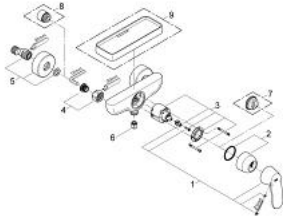

### PRODUCT DESCRIPTION

- Colour: chrome
- wall mounted
- metal lever
- GROHE SilkMove 46 mm ceramic cartridge
- GROHE LongLife finish
- adjustable flow rate limiter
- adjustable minimum flow rate approx. 2.5 l/min
- shower outlet below 1/2" with integrated non return-valve
- S-unions
- optional temperature limiter ref. no. 46 308
- Protected against backflow
- noise classification 1 in accordance with DIN4109

### SPARE PARTS, August 2009 – now

- 1: Lever (Spare part-nr. 46682000)
- 2: Shield (Spare part-nr. 46427000)
- 3: Cartridge (Spare part-nr. 46048000)
- 4: Screw joint (Spare part-nr. 45044000)
- 5: S-union (Spare part-nr. 12662000)
- 6: Non-return valve (Spare part-nr. 08565000)
- 7: Temperature limiter (Spare part-nr. 46308000)\*
- 8: Extension 3/4", 20 mm (Spare part-nr. 0713000M)\*
- 9: Plastic tray (Spare part-nr. 18349000)\*