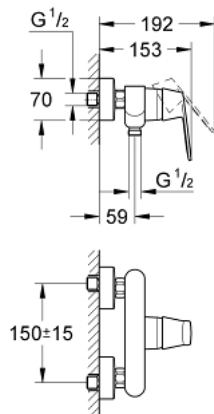

### PRODUCT DESCRIPTION

- Colour: chrome
- wall mounted
- metal lever
- GROHE SilkMove 46 mm ceramic cartridge
- GROHE LongLife finish
- adjustable flow rate limiter
- adjustable minimum flow rate approx. 2.5 l/min
- shower outlet below 1/2" with integrated non return-valve
- S-unions
- optional temperature limiter ref. no. 46 308
- Protected against backflow
- noise classification 1 in accordance with DIN4109

### SPARE PARTS, August 2009 – now

- 1: Lever (Spare part-nr. 46682000)
- 2: Shield (Spare part-nr. 46427000)
- 3: Cartridge (Spare part-nr. 46048000)
- 4: Screw joint (Spare part-nr. 45044000)
- 5: S-union (Spare part-nr. 12662000)
- 6: Non-return valve (Spare part-nr. 08565000)
- 7: Temperature limiter (Spare part-nr. 46308000)\*
- 8: Extension 3/4", 20 mm (Spare part-nr. 0713000M)\*
- 9: Plastic tray (Spare part-nr. 18349000)\*