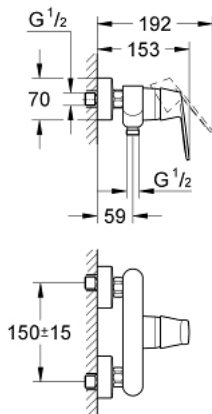

32 837 000 EUROSMART COSMOPOLITAN SINGLE-LEVER SHOWER MIXER 1/2"

PRODUCT DESCRIPTION

- Colour: chrome
- wall mounted
- metal lever
- GROHE SilkMove 46 mm ceramic cartridge
- GROHE LongLife finish
- adjustable flow rate limiter
- adjustable minimum flow rate approx. 2.5 l/min
- shower bottom outlet 1/2" with integrated non return valve
- S-unions
- optional temperature limiter ref. no. 46 308
- protected against backflow
- noise classification I in accordance with DIN 4109

32 837 000 EUROSMART COSMOPOLITAN SINGLE-LEVER SHOWER MIXER 1/2"

SPARE PARTS, 8月 2009 – now

- 1: Lever (Spare part-nr. 46682000)
- 2: Cap (Spare part-nr. 46427000)
- 3: Cartridge (Spare part-nr. 46048000)
- 4: Screw connection 1/2" (Spare part-nr. 45044000)
- 5: S-union (Spare part-nr. 12662000)
- 6: Non-return valve (Spare part-nr. 08565000)
- 7: Temperature limiter (Spare part-nr. 46308000)*
- 8: Extension 3/4", 20 mm (Spare part-nr. 0713000M)*
- 9: Plastic tray (Spare part-nr. 18349000)*