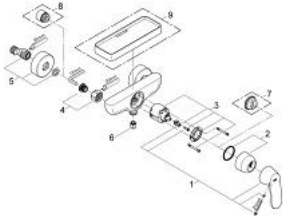

32 837 000 EUROSMART COSMOPOLITAN SINGLE-LEVER SHOWER MIXER 1/2"

PRODUCT DESCRIPTION

- Colour: chrome
- wall mounted
- metal lever
- GROHE SilkMove 46 mm ceramic cartridge
- GROHE LongLife finish
- adjustable flow rate limiter
- adjustable minimum flow rate approx. 2.5 l/min
- shower bottom outlet 1/2" with integrated non return valve
- S-unions
- optional temperature limiter ref. no. 46 308
- protected against backflow
- noise classification I in accordance with DIN 4109

32 837 000 EUROSMART COSMOPOLITAN SINGLE-LEVER SHOWER MIXER 1/2"

SPARE PARTS, 8月 2009 – now

- 1: Lever (Spare part-nr. 46682000)
- 2: Cap (Spare part-nr. 46427000)
- 3: Cartridge (Spare part-nr. 46048000)
- 4: Screw connection 1/2" (Spare part-nr. 45044000)
- 5: S-union (Spare part-nr. 12662000)
- 6: Non-return valve (Spare part-nr. 08565000)
- 7: Temperature limiter (Spare part-nr. 46308000)*
- 8: Extension 3/4", 20 mm (Spare part-nr. 0713000M)*
- 9: Plastic tray (Spare part-nr. 18349000)*