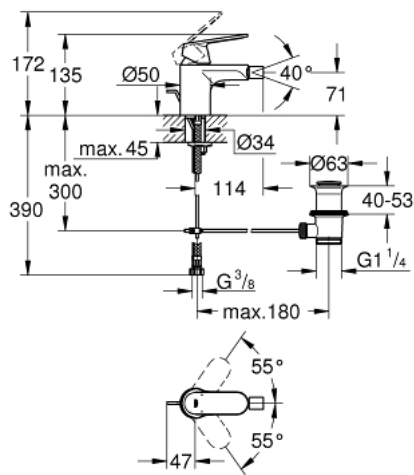

32 839 000 EUROSMART COSMOPOLITAN SINGLE-LEVER BIDET MIXER S-SIZE

PRODUCT DESCRIPTION

- Colour: chrome
- single hole installation
- metal lever
- GROHE SilkMove 35 mm ceramic cartridge
- adjustable flow rate limiter
- GROHE LongLife finish
- GROHE EcoJoy - less water, perfect flow
- maximum flow rate (at 3 bar): 5 l/min
- GROHE FastFixation installation system with centering support
- ball-joint mousseur
- pop-up waste set 1 1/4"
- flexible connection hoses
- optional temperature limiter ref. no. 46 375
- noise classification 1 in accordance with DIN4109

32 839 000 EUROSMART COSMOPOLITAN SINGLE-LEVER BIDET MIXER S-SIZE

SPARE PARTS, August 2009 – now

- 1: Lever (Spare part-nr. 46681000)
- 2: Shield (Spare part-nr. 46492000)
- 3: Screw coupling (Spare part-nr. 46460000)
- 4: Cartridge (Spare part-nr. 46374000)
- 5: Mousseur (Spare part-nr. 13998000)
- 6: Pop-up rod (Spare part-nr. 46739000)
- 7: Shank mounting kit (Spare part-nr. 46671000)
- 8: Pop-up waste set 1 1/4" (Spare part-nr. 28910000)
- 8.1: Plug (Spare part-nr. 07182000)
- 8.2: Eccentric rod (Spare part-nr. 07052000)
- 9: Temperature limiter (Spare part-nr. 46375000)*
- 10: Socket spanner (Spare part-nr. 19332000)*
- 11: Mounting wrench (Spare part-nr. 19017000)*
- 12: Eccentric rod (Spare part-nr. 07341000)*