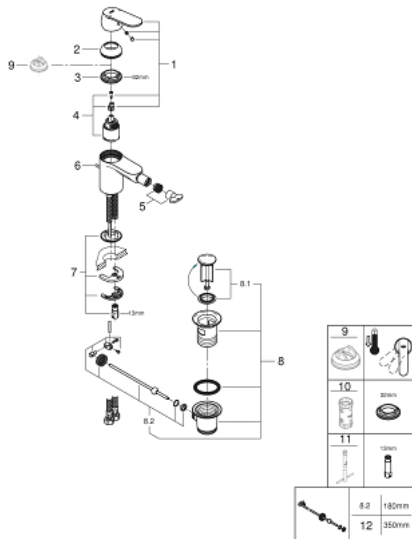

32 839 000 EUROSMART COSMOPOLITAN SINGLE-LEVER BIDET MIXER S-SIZE

PRODUCT DESCRIPTION

- Colour: chrome
- single hole installation
- metal lever
- GROHE SilkMove 35 mm ceramic cartridge
- adjustable flow rate limiter
- GROHE LongLife finish
- GROHE EcoJoy - less water, perfect flow
- maximum flow rate (at 3 bar): 5 l/min
- GROHE FastFixation installation system with centering support
- ball-joint mousseur
- pop-up waste set 1 1/4"
- flexible connection hoses
- optional temperature limiter ref. no. 46 375
- noise classification 1 in accordance with DIN4109

32 839 000 EUROSMART COSMOPOLITAN SINGLE-LEVER BIDET MIXER S-SIZE

SPARE PARTS, August 2009 – now

- 1: Lever (Spare part-nr. 46681000)
- 2: Shield (Spare part-nr. 46492000)
- 3: Screw coupling (Spare part-nr. 46460000)
- 4: Cartridge (Spare part-nr. 46374000)
- 5: Mousseur (Spare part-nr. 13998000)
- 6: Pop-up rod (Spare part-nr. 46739000)
- 7: Shank mounting kit (Spare part-nr. 46671000)
- 8: Pop-up waste set 1 1/4" (Spare part-nr. 28910000)
- 8.1: Plug (Spare part-nr. 07182000)
- 8.2: Eccentric rod (Spare part-nr. 07052000)
- 9: Temperature limiter (Spare part-nr. 46375000)*
- 10: Socket spanner (Spare part-nr. 19332000)*
- 11: Mounting wrench (Spare part-nr. 19017000)*
- 12: Eccentric rod (Spare part-nr. 07341000)*