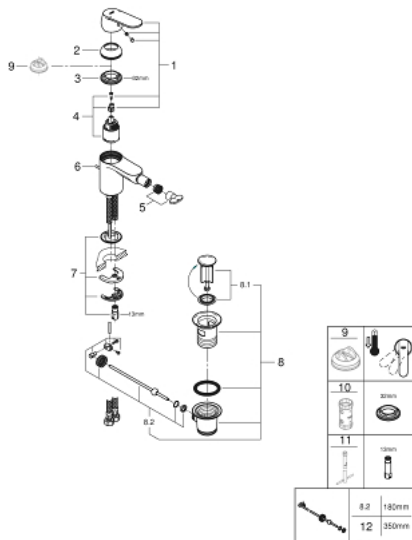

32 839 000 **EUROSMART COSMOPOLITAN SINGLE-LEVER BIDET MIXER 1/2" S-SIZE**

**PRODUCT DESCRIPTION**

- Colour: chrome
- single hole installation
- metal lever
- GROHE SilkMove 35 mm ceramic cartridge
- adjustable flow rate limiter
- GROHE LongLife finish
- GROHE EcoJoy - Less water, perfect flow
- maximum flow rate (at 3 bar): 5 l/min
- GROHE FastFixation installation system with centering support
- ball-joint mousseur
- pop-up waste set 1 1/4"
- flexible connection hoses
- optional temperature limiter ref. no. 46 375
- noise classification I in accordance with DIN 4109

## 32 839 000 EUROSMART COSMOPOLITAN SINGLE-LEVER BIDET MIXER 1/2" S-SIZE

### SPARE PARTS, 8月 2009 – now

- 1: Lever (Spare part-nr. 46681000)
- 2: Cap (Spare part-nr. 46492000)
- 3: Screw coupling (Spare part-nr. 46460000)
- 4: Cartridge (Spare part-nr. 46374000)
- 5: Mousseur (Spare part-nr. 13998000)
- 6: Pop-up rod (Spare part-nr. 46739000)
- 7: Shank mounting kit (Spare part-nr. 46671000)
- 8: Waste set 1 1/4" (Spare part-nr. 28910000)
- 8.1: Plug (Spare part-nr. 07182000)
- 8.2: Eccentric rod (Spare part-nr. 07052000)
- 9: Temperature limiter (Spare part-nr. 46375000)\*
- 10: Socket spanner (Spare part-nr. 19332000)\*
- 11: Mounting wrench (Spare part-nr. 19017000)\*
- 12: Eccentric rod (Spare part-nr. 07341000)\*