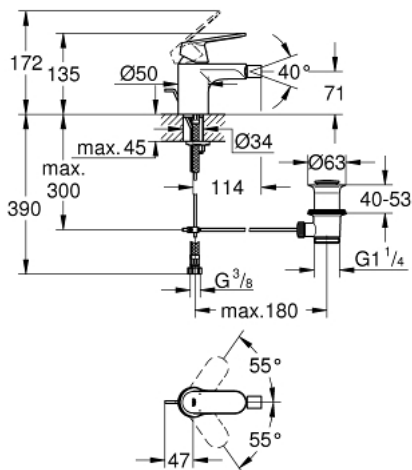

32 839 000 **EUROSMART COSMOPOLITAN SINGLE-LEVER BIDET MIXER 1/2" S-SIZE**

**PRODUCT DESCRIPTION**

- Colour: chrome
- single hole installation
- metal lever
- GROHE SilkMove 35 mm ceramic cartridge
- adjustable flow rate limiter
- GROHE LongLife finish
- GROHE EcoJoy - Less water, perfect flow
- maximum flow rate (at 3 bar): 5 l/min
- GROHE FastFixation installation system with centering support
- ball-joint mousseur
- pop-up waste set 1 1/4"
- flexible connection hoses
- optional temperature limiter ref. no. 46 375
- noise classification I in accordance with DIN 4109

## 32 839 000 EUROSMART COSMOPOLITAN SINGLE-LEVER BIDET MIXER 1/2" S-SIZE

### SPARE PARTS, 8月 2009 – now

- 1: Lever (Spare part-nr. 46681000)
- 2: Cap (Spare part-nr. 46492000)
- 3: Screw coupling (Spare part-nr. 46460000)
- 4: Cartridge (Spare part-nr. 46374000)
- 5: Mousseur (Spare part-nr. 13998000)
- 6: Pop-up rod (Spare part-nr. 46739000)
- 7: Shank mounting kit (Spare part-nr. 46671000)
- 8: Waste set 1 1/4" (Spare part-nr. 28910000)
- 8.1: Plug (Spare part-nr. 07182000)
- 8.2: Eccentric rod (Spare part-nr. 07052000)
- 9: Temperature limiter (Spare part-nr. 46375000)\*
- 10: Socket spanner (Spare part-nr. 19332000)\*
- 11: Mounting wrench (Spare part-nr. 19017000)\*
- 12: Eccentric rod (Spare part-nr. 07341000)\*