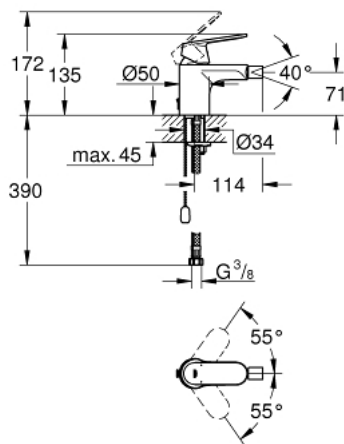

32 840 000 **EUROSMART COSMOPOLITAN SINGLE-LEVER BIDET MIXER**  
**S-SIZE**

**PRODUCT DESCRIPTION**

- Colour: chrome
- single hole installation
- metal lever
- GROHE SilkMove 35 mm ceramic cartridge
- adjustable flow rate limiter
- adjustable minimum flow rate approx. 2.5 l/min
- GROHE LongLife finish
- GROHE EcoJoy - less water, perfect flow
- maximum flow rate (at 3 bar): 5 l/min
- GROHE FastFixation installation system with centering support
- ball-joint mousseur
- retractable chain
- flexible connection hoses
- optional temperature limiter ref. no. 46 375
- noise classification 1 in accordance with DIN4109

### SPARE PARTS, August 2009 – now

- 1: Lever (Spare part-nr. 46681000)
- 2: Shield (Spare part-nr. 46492000)
- 3: Screw coupling (Spare part-nr. 46460000)
- 4: Cartridge (Spare part-nr. 46374000)
- 5: Mousseur (Spare part-nr. 13998000)
- 6: Chain support (Spare part-nr. 06815000)
- 7: Shank mounting kit (Spare part-nr. 46671000)
- 8: Temperature limiter (Spare part-nr. 46375000)\*
- 9: Socket spanner (Spare part-nr. 19332000)\*
- 10: Mounting wrench (Spare part-nr. 19017000)\*