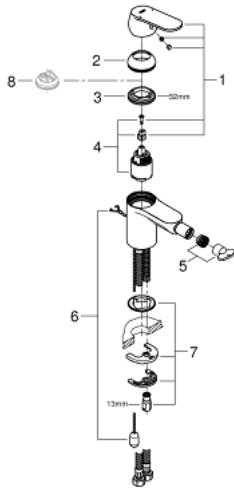

32 840 000 **EUROSMART COSMOPOLITAN SINGLE-LEVER BIDET MIXER**  
**S-SIZE**

**PRODUCT DESCRIPTION**

- Colour: chrome
- single hole installation
- metal lever
- GROHE SilkMove 35 mm ceramic cartridge
- adjustable flow rate limiter
- adjustable minimum flow rate approx. 2.5 l/min
- GROHE LongLife finish
- GROHE EcoJoy - less water, perfect flow
- maximum flow rate (at 3 bar): 5 l/min
- GROHE FastFixation installation system with centering support
- ball-joint mousseur
- retractable chain
- flexible connection hoses
- optional temperature limiter ref. no. 46 375
- noise classification 1 in accordance with DIN4109

## 32 840 000 EUROSMART COSMOPOLITAN SINGLE-LEVER BIDET MIXER S-SIZE

### SPARE PARTS, August 2009 – now

- 1: Lever (Spare part-nr. 46681000)
- 2: Shield (Spare part-nr. 46492000)
- 3: Screw coupling (Spare part-nr. 46460000)
- 4: Cartridge (Spare part-nr. 46374000)
- 5: Mousseur (Spare part-nr. 13998000)
- 6: Chain support (Spare part-nr. 06815000)
- 7: Shank mounting kit (Spare part-nr. 46671000)
- 8: Temperature limiter (Spare part-nr. 46375000)\*
- 9: Socket spanner (Spare part-nr. 19332000)\*
- 10: Mounting wrench (Spare part-nr. 19017000)\*