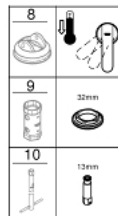

32 840 000 **EUROSMART COSMOPOLITAN SINGLE-LEVER BIDET MIXER**  
**S-SIZE**

**PRODUCT DESCRIPTION**

- Colour: chrome
- single hole installation
- metal lever
- GROHE SilkMove 35 mm ceramic cartridge
- adjustable flow rate limiter
- adjustable minimum flow rate approx. 2.5 l/min
- GROHE LongLife finish
- GROHE EcoJoy - less water, perfect flow
- maximum flow rate (at 3 bar): 5 l/min
- GROHE FastFixation installation system with centering support
- ball-joint mousseur
- retractable chain
- flexible connection hoses
- optional temperature limiter ref. no. 46 375
- noise classification 1 in accordance with DIN4109

### SPARE PARTS, August 2009 – now

- 1: Lever (Spare part-nr. 46681000)
- 2: Shield (Spare part-nr. 46492000)
- 3: Screw coupling (Spare part-nr. 46460000)
- 4: Cartridge (Spare part-nr. 46374000)
- 5: Mousseur (Spare part-nr. 13998000)
- 6: Chain support (Spare part-nr. 06815000)
- 7: Shank mounting kit (Spare part-nr. 46671000)
- 8: Temperature limiter (Spare part-nr. 46375000)\*
- 9: Socket spanner (Spare part-nr. 19332000)\*
- 10: Mounting wrench (Spare part-nr. 19017000)\*