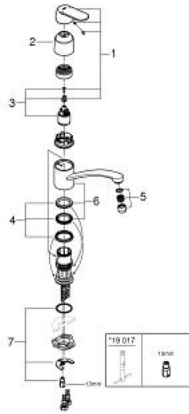

32 842 00E EUROSMART COSMOPOLITAN SINGLE-LEVER SINK MIXER 1/2"

PRODUCT DESCRIPTION

- Colour: chrome
- GROHE EcoJoy - less water, perfect flow
- low spout
- single hole installation
- metal lever
- GROHE SilkMove 35 mm ceramic cartridge
- GROHE LongLife finish
- adjustable flow rate limiter
- swivelling tubular spout
- swivel area 140°
- mousseur
- GROHE EcoJoy 5.7 l/min. flow limiter
- flexible connection hoses
- rapid-installation-system

32 842 00E EUROSMART COSMOPOLITAN SINGLE-LEVER SINK MIXER 1/2"

SPARE PARTS, May 2016 – now

- 1: Lever (Spare part-nr. 46685000)
- 2: Shield (Spare part-nr. 46601000)
- 3: Cartridge (Spare part-nr. 46374000)
- 4: Repl. kit f. seal (Spare part-nr. 46429K00)
- 5: Flow straightener (Spare part-nr. 13954000)
- 6: Spout (Spare part-nr. 13205000)
- 7: Shank mounting kit (Spare part-nr. 46249000)
- 8: Mounting wrench (Spare part-nr. 19017000)*