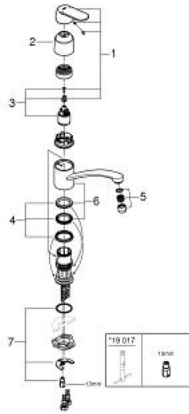

32 842 00E EUROSMART COSMOPOLITAN SINGLE-LEVER SINK MIXER 1/2"

PRODUCT DESCRIPTION

- Colour: chrome
- GROHE EcoJoy - less water, perfect flow
- low spout
- single hole installation
- metal lever
- GROHE SilkMove 35 mm ceramic cartridge
- GROHE LongLife finish
- adjustable flow rate limiter
- swivelling tubular spout
- swivel area 140°
- mousseur
- 5.7 l/min flow limiter
- flexible connection hoses
- rapid-installation-system

32 842 00E EUROSMART COSMOPOLITAN SINGLE-LEVER SINK MIXER 1/2"

SPARE PARTS, May 2016 – now

- 1: Lever (Spare part-nr. 46685000)
- 2: Shield (Spare part-nr. 46601000)
- 3: Cartridge (Spare part-nr. 46374000)
- 4: Repl. kit f. seal (Spare part-nr. 46429K00)
- 5: Flow straightener (Spare part-nr. 13954000)
- 6: Spout (Spare part-nr. 13205000)
- 7: Shank mounting kit (Spare part-nr. 46249000)
- 8: Mounting wrench (Spare part-nr. 19017000)*