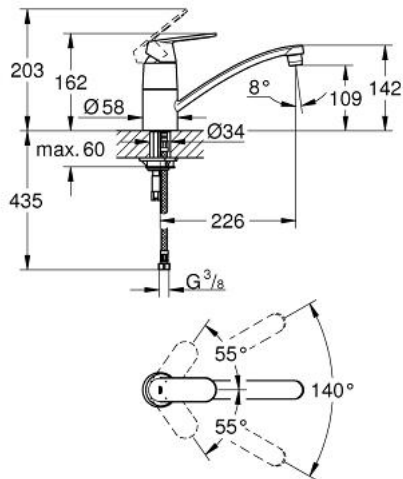

32 842 00E EUROSMART COSMOPOLITAN SINGLE-LEVER SINK MIXER 1/2"

PRODUCT DESCRIPTION

- Colour: chrome
- GROHE EcoJoy - less water, perfect flow
- low spout
- single hole installation
- metal lever
- GROHE SilkMove 35 mm ceramic cartridge
- GROHE LongLife finish
- adjustable flow rate limiter
- swivelling tubular spout
- swivel area 140°
- mousseur
- 5.7 l/min flow limiter
- flexible connection hoses
- rapid-installation-system

32 842 00E EUROSMART COSMOPOLITAN SINGLE-LEVER SINK MIXER 1/2"

SPARE PARTS, May 2016 – now

- 1: Lever (Spare part-nr. 46685000)
- 2: Shield (Spare part-nr. 46601000)
- 3: Cartridge (Spare part-nr. 46374000)
- 4: Repl. kit f. seal (Spare part-nr. 46429K00)
- 5: Flow straightener (Spare part-nr. 13954000)
- 6: Spout (Spare part-nr. 13205000)
- 7: Shank mounting kit (Spare part-nr. 46249000)
- 8: Mounting wrench (Spare part-nr. 19017000)*