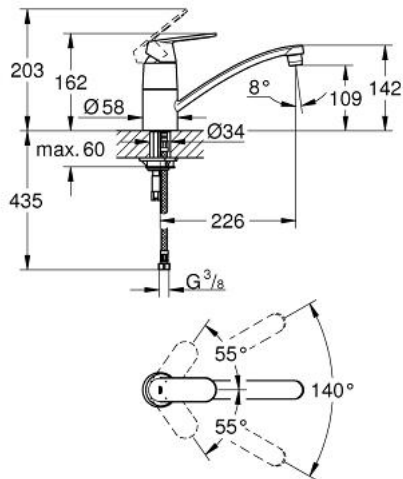

32 842 00E EUROSMART COSMOPOLITAN SINGLE-LEVER SINK MIXER 1/2"

PRODUCT DESCRIPTION

- Colour: chrome
- GROHE EcoJoy - less water, perfect flow
- low spout
- single hole installation
- metal lever
- GROHE SilkMove 35 mm ceramic cartridge
- GROHE LongLife finish
- adjustable flow rate limiter
- swivelling tubular spout
- swivel area 140°
- mousseur
- GROHE EcoJoy 5.7 l/min. flow limiter
- flexible connection hoses
- rapid-installation-system

32 842 00E EUROSMART COSMOPOLITAN SINGLE-LEVER SINK MIXER 1/2"

SPARE PARTS, May 2016 – now

- 1: Lever (Spare part-nr. 46685000)
- 2: Shield (Spare part-nr. 46601000)
- 3: Cartridge (Spare part-nr. 46374000)
- 4: Repl. kit f. seal (Spare part-nr. 46429K00)
- 5: Flow straightener (Spare part-nr. 13954000)
- 6: Spout (Spare part-nr. 13205000)
- 7: Shank mounting kit (Spare part-nr. 46249000)
- 8: Mounting wrench (Spare part-nr. 19017000)*