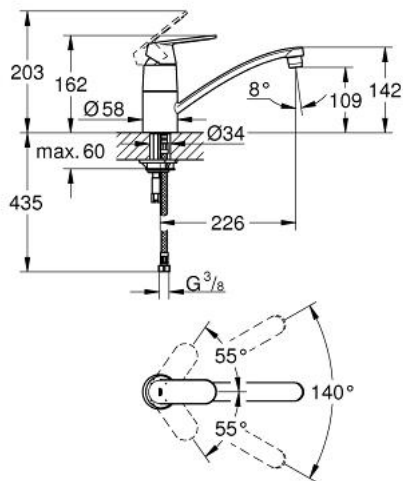

32 842 00E EUROSMART COSMOPOLITAN SINGLE-LEVER SINK MIXER 1/2"

PRODUCT DESCRIPTION

- Colour: chrome
- GROHE EcoJoy - Less water, perfect flow
- low spout
- single hole installation
- metal lever
- GROHE SilkMove 35 mm ceramic cartridge
- GROHE LongLife finish
- adjustable flow rate limiter
- swivel tubular spout
- swivel area 140°
- mousseur
- 5.7 l/min flow limiter
- flexible connection hoses
- rapid installation system

32 842 00E EUROSMART COSMOPOLITAN SINGLE-LEVER SINK MIXER 1/2"

SPARE PARTS, 5月 2016 – now

- 1: Lever (Spare part-nr. 46685000)
 - 2: Cap (Spare part-nr. 46601000)
 - 3: Cartridge (Spare part-nr. 46374000)
 - 4: Seal kit (Spare part-nr. 46429K00)
 - 5: Laminar flow straightener (Spare part-nr. 13954000)
 - 6: Spout (Spare part-nr. 13205000)
 - 7: Shank mounting kit (Spare part-nr. 46249000)
 - 8: Mounting wrench (Spare part-nr. 19017000)*
- * Optional accessories