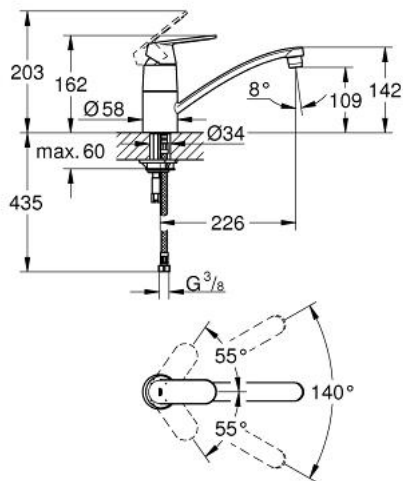

## 32 842 00E EUROSMART COSMOPOLITAN SINGLE-LEVER SINK MIXER 1/2"

### PRODUCT DESCRIPTION

- Colour: chrome
- GROHE EcoJoy - Less water, perfect flow
- low spout
- single hole installation
- metal lever
- GROHE SilkMove 35 mm ceramic cartridge
- GROHE LongLife finish
- adjustable flow rate limiter
- swivel tubular spout
- swivel area 140°
- mousseur
- GROHE EcoJoy 5.7 l/min. flow limiter
- flexible connection hoses
- rapid installation system

### SPARE PARTS, 5月 2016 – now

- 1: Lever (Spare part-nr. 46685000)
  - 2: Cap (Spare part-nr. 46601000)
  - 3: Cartridge (Spare part-nr. 46374000)
  - 4: Seal kit (Spare part-nr. 46429K00)
  - 5: Laminar flow straightener (Spare part-nr. 13954000)
  - 6: Spout (Spare part-nr. 13205000)
  - 7: Shank mounting kit (Spare part-nr. 46249000)
  - 8: Mounting wrench (Spare part-nr. 19017000)\*
- \* Optional accessories