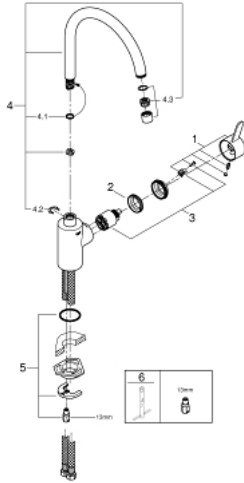

32 843 000 EUROSMART COSMOPOLITAN SINGLE-LEVER SINK MIXER 1/2"

PRODUCT DESCRIPTION

- Colour: chrome
- high spout
- single hole installation
- GROHE LongLife finish
- GROHE SilkMove 35 mm ceramic cartridge
- mousseur
- adjustable flow rate limiter
- swivelling tubular spout
- selectable swivel area : 0° / 150° / 360°
- flexible connection hoses
- rapid-installation-system

32 843 000 EUROSMART COSMOPOLITAN SINGLE-LEVER SINK MIXER 1/2"

SPARE PARTS, March 2013 – now

- 1: Lever (Spare part-nr. 46683000)
 - 2: Screw coupling (Spare part-nr. 46460000)
 - 3: Cartridge (Spare part-nr. 46374000)
 - 4: Spout (Spare part-nr. 13266000)
 - 4.1: Sealing washer (Spare part-nr. 0128500M)
 - 4.2: Safety ring (Spare part-nr. 0485300M)
 - 4.3: Mousseur (Spare part-nr. 06574000)
 - 4.3: Mousseur (Spare part-nr. 13935000)
 - 5: Shank mounting kit (Spare part-nr. 46249000)
 - 6: Mounting wrench (Spare part-nr. 19017000)*
- * Optional accessories