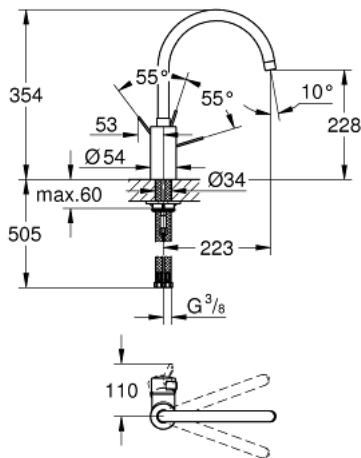

32 843 000 EUROSMART COSMOPOLITAN SINGLE-LEVER SINK MIXER 1/2"

PRODUCT DESCRIPTION

- Colour: chrome
- high spout
- single hole installation
- GROHE LongLife finish
- GROHE SilkMove 35 mm ceramic cartridge
- mousseur
- adjustable flow rate limiter
- swivelling tubular spout
- selectable swivel area : 0° / 150° / 360°
- flexible connection hoses
- rapid-installation-system

32 843 000 EUROSMART COSMOPOLITAN SINGLE-LEVER SINK MIXER 1/2"

SPARE PARTS, March 2013 – now

- 1: Lever (Spare part-nr. 46683000)
 - 2: Screw coupling (Spare part-nr. 46460000)
 - 3: Cartridge (Spare part-nr. 46374000)
 - 4: Spout (Spare part-nr. 13266000)
 - 4.1: Sealing washer (Spare part-nr. 0128500M)
 - 4.2: Safety ring (Spare part-nr. 0485300M)
 - 4.3: Mousseur (Spare part-nr. 06574000)
 - 4.3: Mousseur (Spare part-nr. 13935000)
 - 5: Shank mounting kit (Spare part-nr. 46249000)
 - 6: Mounting wrench (Spare part-nr. 19017000)*
- * Optional accessories