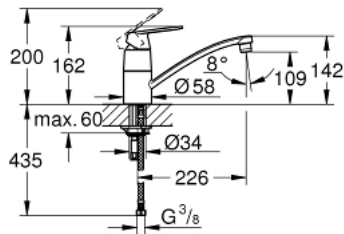

### PRODUCT DESCRIPTION

- Colour: chrome
- single hole installation
- GROHE LongLife finish
- GROHE SilkMove 35 mm ceramic cartridge
- EcoMode - cold water flow in mid-lever position saves energy
- Eco-Override-Stop lever resistance for saving water
- mousseur
- adjustable flow rate limiter
- swivel tubular spout
- swivel area 140°
- with stop limiter
- flexible connection hoses
- rapid installation system
- maximum flow rate (at 3 bar): 10.5 l/min

### SPARE PARTS, 8月 2012 – now

- 1: Lever (Spare part-nr. 46842000)
- 2: Cap (Spare part-nr. 46601000)
- 3: Cartridge (Spare part-nr. 46824000)
- 4: Seal kit (Spare part-nr. 46429K00)
- 5: Mousseur (Spare part-nr. 13928000)
- 6: Spout (Spare part-nr. 13205000)
- 7: Shank mounting kit (Spare part-nr. 46249000)
- 8: Mounting wrench (Spare part-nr. 19017000)
- 9: Special spanner (Spare part-nr. 19377000)\*