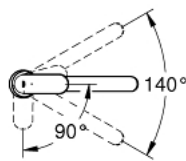

### PRODUCT DESCRIPTION

- Colour: chrome
- single hole installation
- GROHE LongLife finish
- GROHE SilkMove 35 mm ceramic cartridge
- EcoMode - cold water flow in mid-lever position saves energy
- Eco-Override-Stop lever resistance for saving water
- mousseur
- adjustable flow rate limiter
- swivel tubular spout
- swivel area 140°
- with stop limiter
- flexible connection hoses
- rapid installation system
- maximum flow rate (at 3 bar): 10.5 l/min