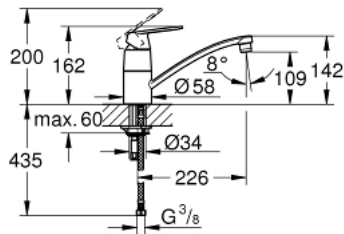

32 844 000 **EUROSMART COSMOPOLITAN SINGLE-LEVER SINK MIXER 1/2"**

PRODUCT DESCRIPTION

- Colour: chrome
- single hole installation
- GROHE LongLife finish
- GROHE SilkMove 35 mm ceramic cartridge
- OpenCold - cold water flow in mid-lever position
- Eco-Override-Stop lever resistance for saving water
- mousseur
- adjustable flow rate limiter
- swivel tubular spout
- swivel area 140°
- with stop limiter
- flexible connection hoses
- rapid installation system
- maximum flow rate (at 3 bar): 10.5 l/min

32 844 000 EUROSMART COSMOPOLITAN SINGLE-LEVER SINK MIXER 1/2"

SPARE PARTS, 8月 2012 – now

- 1: Lever (Spare part-nr. 46842000)
- 2: Cap (Spare part-nr. 46601000)
- 3: Cartridge (Spare part-nr. 46824000)
- 4: Seal kit (Spare part-nr. 46429K00)
- 5: Mousseur (Spare part-nr. 13928000)
- 6: Spout (Spare part-nr. 13205000)
- 7: Shank mounting kit (Spare part-nr. 46249000)
- 8: Mounting wrench (Spare part-nr. 19017000)
- 9: Special spanner (Spare part-nr. 19377000)*