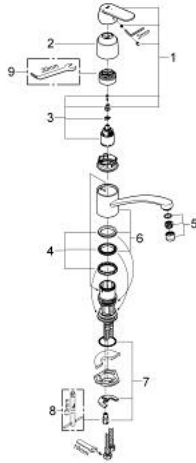

## 32 844 000 EUROSMART COSMOPOLITAN SINGLE-LEVER SINK MIXER 1/2"

### PRODUCT DESCRIPTION

- Colour: chrome
- single hole installation
- GROHE LongLife finish
- GROHE SilkMove 35 mm ceramic cartridge
- EcoMode - cold water flow in mid-lever position saves energy
- Eco-Override-Stop lever resistance for saving water
- mousseur
- adjustable flow rate limiter
- swivel tubular spout
- swivel area 140°
- with stop limiter
- flexible connection hoses
- rapid installation system
- maximum flow rate (at 3 bar): 10.5 l/min

### SPARE PARTS, 8月 2012 – now

- 1: Lever (Spare part-nr. 46842000)
- 2: Cap (Spare part-nr. 46601000)
- 3: Cartridge (Spare part-nr. 46824000)
- 4: Seal kit (Spare part-nr. 46429K00)
- 5: Mousseur (Spare part-nr. 13928000)
- 6: Spout (Spare part-nr. 13205000)
- 7: Shank mounting kit (Spare part-nr. 46249000)
- 8: Mounting wrench (Spare part-nr. 19017000)
- 9: Special spanner (Spare part-nr. 19377000)\*