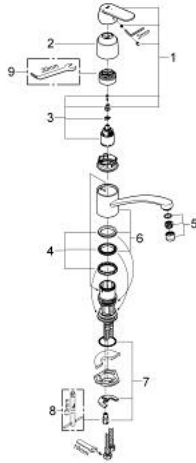

32 844 000 EUROSMART COSMOPOLITAN SINGLE-LEVER SINK MIXER 1/2"

SPARE PARTS, 8月 2012 – now

- 1: Lever (Spare part-nr. 46842000)
- 2: Cap (Spare part-nr. 46601000)
- 3: Cartridge (Spare part-nr. 46824000)
- 4: Seal kit (Spare part-nr. 46429K00)
- 5: Mousseur (Spare part-nr. 13928000)
- 6: Spout (Spare part-nr. 13205000)
- 7: Shank mounting kit (Spare part-nr. 46249000)
- 8: Mounting wrench (Spare part-nr. 19017000)
- 9: Special spanner (Spare part-nr. 19377000)*

* Optional accessories