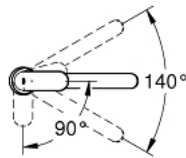

32 844 000 **EUROSMART COSMOPOLITAN SINGLE-LEVER SINK MIXER 1/2"**

PRODUCT DESCRIPTION

- Colour: chrome
- single hole installation
- GROHE LongLife finish
- GROHE SilkMove 35 mm ceramic cartridge
- OpenCold - cold water flow in mid-lever position
- Eco-Override-Stop lever resistance for saving water
- mousseur
- adjustable flow rate limiter
- swivel tubular spout
- swivel area 140°
- with stop limiter
- flexible connection hoses
- rapid installation system
- maximum flow rate (at 3 bar): 10.5 l/min

32 844 000 EUROSMART COSMOPOLITAN SINGLE-LEVER SINK MIXER 1/2"

SPARE PARTS, 8月 2012 – now

- 1: Lever (Spare part-nr. 46842000)
- 2: Cap (Spare part-nr. 46601000)
- 3: Cartridge (Spare part-nr. 46824000)
- 4: Seal kit (Spare part-nr. 46429K00)
- 5: Mousseur (Spare part-nr. 13928000)
- 6: Spout (Spare part-nr. 13205000)
- 7: Shank mounting kit (Spare part-nr. 46249000)
- 8: Mounting wrench (Spare part-nr. 19017000)
- 9: Special spanner (Spare part-nr. 19377000)*