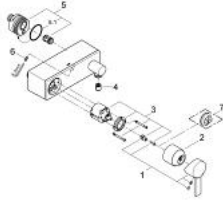

32 846 000 ALLURE SINGLE-LEVER SHOWER MIXER

PRODUCT DESCRIPTION

- Colour: chrome
- wall mounted
- GROHE SilkMove 46 mm ceramic cartridge
- GROHE LongLife finish
- GROHE FastFixationInstallation system
- adjustable flow rate limiter
- shower front outlet 1/2" with integrated non return-valve
- flat wall installation with covered unions
- Protected against backflow
- minimum pressure 1,0 bar

32 846 000 ALLURE SINGLE-LEVER SHOWER MIXER

SPARE PARTS, December 2009 – now

- 1: Lever (Spare part-nr. 46609000)
- 2: Shield (Spare part-nr. 46584000)
- 3: Cartridge (Spare part-nr. 46048000)
- 4: Non-return valve (Spare part-nr. 08565000)
- 5: Union (Spare part-nr. 12088000)
- 5.1: Seal dia. 45x3 mm (Spare part-nr. 0044400M)
- 6: Fixing set (Spare part-nr. 46381V00)
- 7: Temperature limiter (Spare part-nr. 46375000)*