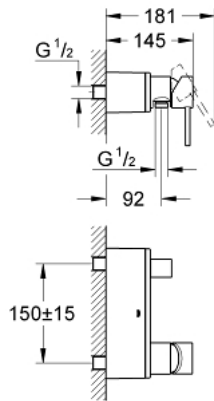

32 846 000 ALLURE SINGLE-LEVER SHOWER MIXER

PRODUCT DESCRIPTION

- Colour: chrome
- wall mounted
- GROHE SilkMove 46 mm ceramic cartridge
- GROHE LongLife finish
- GROHE FastFixationInstallation system
- adjustable flow rate limiter
- shower front outlet 1/2" with integrated non return-valve
- flat wall installation with covered unions
- Protected against backflow
- minimum pressure 1,0 bar

32 846 000 ALLURE SINGLE-LEVER SHOWER MIXER

SPARE PARTS, December 2009 – now

- 1: Lever (Spare part-nr. 46609000)
- 2: Shield (Spare part-nr. 46584000)
- 3: Cartridge (Spare part-nr. 46048000)
- 4: Non-return valve (Spare part-nr. 08565000)
- 5: Union (Spare part-nr. 12088000)
- 5.1: Seal dia. 45x3 mm (Spare part-nr. 0044400M)
- 6: Fixing set (Spare part-nr. 46381V00)
- 7: Temperature limiter (Spare part-nr. 46375000)*