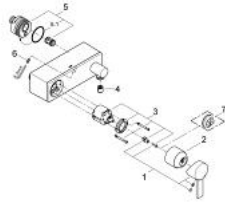

32 846 000 **ALLURE SINGLE-LEVER SHOWER MIXER 1/2"**

PRODUCT DESCRIPTION

- Colour: chrome
- wall mounted
- GROHE SilkMove 46 mm ceramic cartridge
- GROHE LongLife finish
- GROHE FastFixation installation system
- adjustable flow rate limiter
- shower front outlet 1/2" with integrated non return-valve
- flat wall installation with covered unions
- protected against backflow
- min. recommended pressure 1.0 bar

32 846 000 **ALLURE SINGLE-LEVER SHOWER MIXER 1/2"**

SPARE PARTS, 12月 2009 – now

- 1: Lever (Spare part-nr. 46609000)
- 2: Cap (Spare part-nr. 46584000)
- 3: Cartridge (Spare part-nr. 46048000)
- 4: Non-return valve (Spare part-nr. 08565000)
- 5: Bulkhead union (Spare part-nr. 12088000)
- 5.1: Seal Ø45 x Ø 3 (Spare part-nr. 0044400M)
- 6: Fixing set (Spare part-nr. 46381V00)
- 7: Temperature limiter (Spare part-nr. 46375000)*