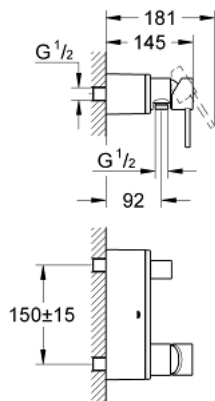

32 846 000 **ALLURE SINGLE-LEVER SHOWER MIXER 1/2"**

PRODUCT DESCRIPTION

- Colour: chrome
- wall mounted
- GROHE SilkMove 46 mm ceramic cartridge
- GROHE LongLife finish
- GROHE FastFixation installation system
- adjustable flow rate limiter
- shower front outlet 1/2" with integrated non return-valve
- flat wall installation with covered unions
- protected against backflow
- min. recommended pressure 1.0 bar

32 846 000 **ALLURE SINGLE-LEVER SHOWER MIXER 1/2"**

SPARE PARTS, 12月 2009 – now

- 1: Lever (Spare part-nr. 46609000)
- 2: Cap (Spare part-nr. 46584000)
- 3: Cartridge (Spare part-nr. 46048000)
- 4: Non-return valve (Spare part-nr. 08565000)
- 5: Bulkhead union (Spare part-nr. 12088000)
- 5.1: Seal Ø45 x Ø 3 (Spare part-nr. 0044400M)
- 6: Fixing set (Spare part-nr. 46381V00)
- 7: Temperature limiter (Spare part-nr. 46375000)*