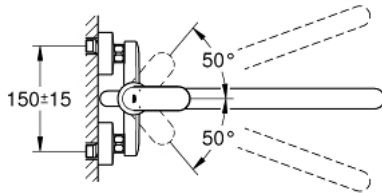

32 847 000 EUROSMART COSMOPOLITAN MULTI-PURPOSE MIXER

PRODUCT DESCRIPTION

- Colour: chrome
- wall mounted
- metal lever
- GROHE SilkMove 46 mm ceramic cartridge
- GROHE LongLife finish
- adjustable flow rate limiter
- adjustable minimum flow rate approx. 2.5 l/min
- automatic diverter: bath/shower
- swivelling tubular spout
- projection 378 mm
- S-unions

32 847 000 EUROSMART COSMOPOLITAN MULTI-PURPOSE MIXER

SPARE PARTS, August 2009 – now

- 1: Lever (Spare part-nr. 46682000)
- 2: Shield (Spare part-nr. 46243000)
- 3: Cartridge (Spare part-nr. 46048000)
- 4: Diverter knob (Spare part-nr. 64309000)
- 5: Diverter (Spare part-nr. 65655000)
- 6: Wall union (Spare part-nr. 48012000)
- 7: Screw joint (Spare part-nr. 45044000)
- 8: S-union (Spare part-nr. 12662000)
- 9: Spout (Spare part-nr. 13241000)
- 9.1: Mousseur (Spare part-nr. 13928000)
- 9.2: Safety ring (Spare part-nr. 6432300M)
- 10: Extension 3/4", 20 mm (Spare part-nr. 0713000M)*
- 11: Temperature limiter (Spare part-nr. 46308000)*