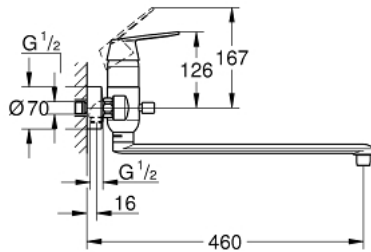

32 847 000 EUROSMART COSMOPOLITAN MULTI-PURPOSE MIXER

PRODUCT DESCRIPTION

- Colour: chrome
- wall mounted
- metal lever
- GROHE SilkMove 46 mm ceramic cartridge
- GROHE LongLife finish
- adjustable flow rate limiter
- adjustable minimum flow rate approx. 2.5 l/min
- automatic diverter: bath/shower
- swivelling tubular spout
- projection 378 mm
- S-unions

32 847 000 EUROSMART COSMOPOLITAN MULTI-PURPOSE MIXER

SPARE PARTS, August 2009 – now

- 1: Lever (Spare part-nr. 46682000)
- 2: Shield (Spare part-nr. 46243000)
- 3: Cartridge (Spare part-nr. 46048000)
- 4: Diverter knob (Spare part-nr. 64309000)
- 5: Diverter (Spare part-nr. 65655000)
- 6: Wall union (Spare part-nr. 48012000)
- 7: Screw joint (Spare part-nr. 45044000)
- 8: S-union (Spare part-nr. 12662000)
- 9: Spout (Spare part-nr. 13241000)
- 9.1: Mousseur (Spare part-nr. 13928000)
- 9.2: Safety ring (Spare part-nr. 6432300M)
- 10: Extension 3/4", 20 mm (Spare part-nr. 0713000M)*
- 11: Temperature limiter (Spare part-nr. 46308000)*