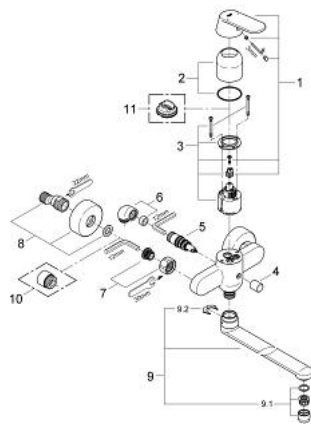

32 847 000 EUROSMART COSMOPOLITAN MULTI-PURPOSE MIXER

PRODUCT DESCRIPTION

- Colour: chrome
- wall mounted
- metal lever
- GROHE SilkMove 46 mm ceramic cartridge
- GROHE LongLife finish
- adjustable flow rate limiter
- adjustable minimum flow rate approx. 2.5 l/min
- automatic diverter: bath/shower
- swivelling tubular spout
- projection 378 mm
- S-unions

32 847 000 EUROSMART COSMOPOLITAN MULTI-PURPOSE MIXER

SPARE PARTS, August 2009 – now

- 1: Lever (Spare part-nr. 46682000)
- 2: Shield (Spare part-nr. 46243000)
- 3: Cartridge (Spare part-nr. 46048000)
- 4: Diverter knob (Spare part-nr. 64309000)
- 5: Diverter (Spare part-nr. 65655000)
- 6: Wall union (Spare part-nr. 48012000)
- 7: Screw joint (Spare part-nr. 45044000)
- 8: S-union (Spare part-nr. 12662000)
- 9: Spout (Spare part-nr. 13241000)
- 9.1: Mousseur (Spare part-nr. 13928000)
- 9.2: Safety ring (Spare part-nr. 6432300M)
- 10: Extension 3/4", 20 mm (Spare part-nr. 0713000M)*
- 11: Temperature limiter (Spare part-nr. 46308000)*