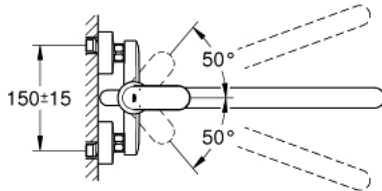

32 847 000 **EUROSMART COSMOPOLITAN SOLID BASIN MIXER 1/2"**

PRODUCT DESCRIPTION

- Colour: chrome
- wall mounted
- metal lever
- GROHE SilkMove 46 mm ceramic cartridge
- GROHE LongLife finish
- adjustable flow rate limiter
- adjustable minimum flow rate approx. 2.5 l/min
- automatic diverter: bath/shower
- swivel tubular spout
- projection 400 mm
- S-unions

32 847 000 EUROSMART COSMOPOLITAN SOLID BASIN MIXER 1/2"

SPARE PARTS, 8月 2009 – now

- 1: Lever (Spare part-nr. 46682000)
- 2: Cap (Spare part-nr. 46243000)
- 3: Cartridge (Spare part-nr. 46048000)
- 4: Diverter knob (Spare part-nr. 64309000)
- 5: Diverter (Spare part-nr. 65655000)
- 6: Wall union (Spare part-nr. 48012000)
- 7: Screw connection 1/2" (Spare part-nr. 45044000)
- 8: S-union (Spare part-nr. 12662000)
- 9: Spout (Spare part-nr. 13241000)
- 9.1: Mousseur (Spare part-nr. 13928000)
- 9.2: Safety ring (Spare part-nr. 6432300M)
- 10: Extension 3/4", 20 mm (Spare part-nr. 0713000M)*
- 11: Temperature limiter (Spare part-nr. 46308000)*