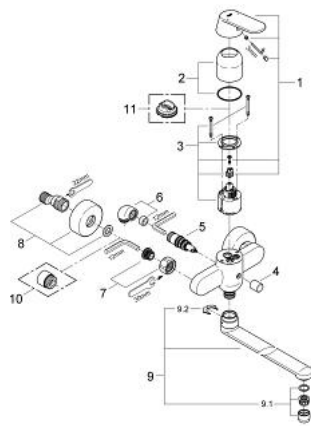

32 847 000 **EUROSMART COSMOPOLITAN SOLID BASIN MIXER 1/2"**

PRODUCT DESCRIPTION

- Colour: chrome
- wall mounted
- metal lever
- GROHE SilkMove 46 mm ceramic cartridge
- GROHE LongLife finish
- adjustable flow rate limiter
- adjustable minimum flow rate approx. 2.5 l/min
- automatic diverter: bath/shower
- swivel tubular spout
- projection 400 mm
- S-unions

32 847 000 EUROSMART COSMOPOLITAN SOLID BASIN MIXER 1/2"

SPARE PARTS, 8月 2009 – now

- 1: Lever (Spare part-nr. 46682000)
- 2: Cap (Spare part-nr. 46243000)
- 3: Cartridge (Spare part-nr. 46048000)
- 4: Diverter knob (Spare part-nr. 64309000)
- 5: Diverter (Spare part-nr. 65655000)
- 6: Wall union (Spare part-nr. 48012000)
- 7: Screw connection 1/2" (Spare part-nr. 45044000)
- 8: S-union (Spare part-nr. 12662000)
- 9: Spout (Spare part-nr. 13241000)
- 9.1: Mousseur (Spare part-nr. 13928000)
- 9.2: Safety ring (Spare part-nr. 6432300M)
- 10: Extension 3/4", 20 mm (Spare part-nr. 0713000M)*
- 11: Temperature limiter (Spare part-nr. 46308000)*