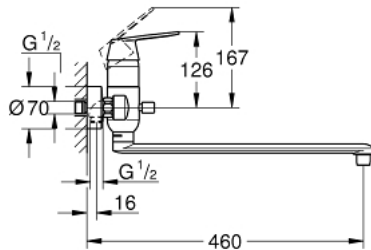

32 847 000 **EUROSMART COSMOPOLITAN SOLID BASIN MIXER 1/2"**

PRODUCT DESCRIPTION

- Colour: chrome
- wall mounted
- metal lever
- GROHE SilkMove 46 mm ceramic cartridge
- GROHE LongLife finish
- adjustable flow rate limiter
- adjustable minimum flow rate approx. 2.5 l/min
- automatic diverter: bath/shower
- swivel tubular spout
- projection 400 mm
- S-unions

32 847 000 EUROSMART COSMOPOLITAN SOLID BASIN MIXER 1/2"

SPARE PARTS, 8月 2009 – now

- 1: Lever (Spare part-nr. 46682000)
- 2: Cap (Spare part-nr. 46243000)
- 3: Cartridge (Spare part-nr. 46048000)
- 4: Diverter knob (Spare part-nr. 64309000)
- 5: Diverter (Spare part-nr. 65655000)
- 6: Wall union (Spare part-nr. 48012000)
- 7: Screw connection 1/2" (Spare part-nr. 45044000)
- 8: S-union (Spare part-nr. 12662000)
- 9: Spout (Spare part-nr. 13241000)
- 9.1: Mousseur (Spare part-nr. 13928000)
- 9.2: Safety ring (Spare part-nr. 6432300M)
- 10: Extension 3/4", 20 mm (Spare part-nr. 0713000M)*
- 11: Temperature limiter (Spare part-nr. 46308000)*