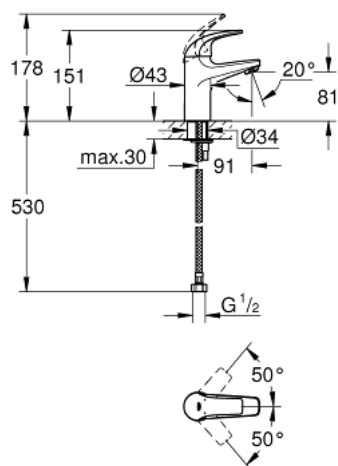

32 848 000 GROHE BAUCURVE SINGLE-LEVER BASIN MIXER

PRODUCT DESCRIPTION

- Colour: chrome
- single hole installation
- metal lever
- GROHE SmoothControl 28 mm ceramic cartridge
- GROHE LongLife finish
- mousseur
- smooth body
- flexible connection hoses
- rapid-installation-system

32 848 000 GROHE BAUCURVE SINGLE-LEVER BASIN MIXER

SPARE PARTS, September 2009 – now

- 1: Lever (Spare part-nr. 46699000)
 - 2: Cartridge (Spare part-nr. 46580000)
 - 3: Mousseur (Spare part-nr. 13952000)
 - 4: Shank mounting kit (Spare part-nr. 46249000)
 - 5: Base plate (Spare part-nr. 48052000)*
 - 6: Mounting wrench (Spare part-nr. 19017000)*
- * Optional accessories