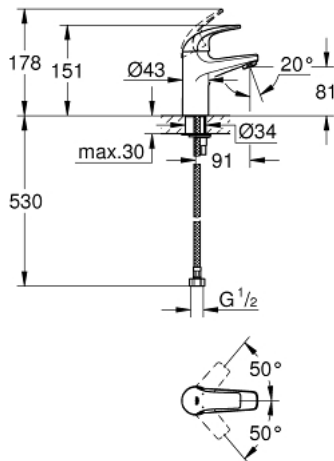

32 848 000 **GROHE BAUCURVE SINGLE-LEVER BASIN MIXER 1/2"**

PRODUCT DESCRIPTION

- Colour: chrome
- single hole installation
- metal lever
- GROHE SmoothControl 28 mm ceramic cartridge
- GROHE LongLife finish
- mousseur
- smooth body
- flexible connection hoses
- rapid installation system

32 848 000 GROHE BAUCURVE SINGLE-LEVER BASIN MIXER 1/2"

SPARE PARTS, 9月 2009 – now

- 1: Lever (Spare part-nr. 46699000)
 - 2: Cartridge (Spare part-nr. 46580000)
 - 3: Mousseur (Spare part-nr. 13952000)
 - 4: Shank mounting kit (Spare part-nr. 46249000)
 - 5: Base plate (Spare part-nr. 48052000)*
 - 6: Mounting wrench (Spare part-nr. 19017000)*
- * Optional accessories