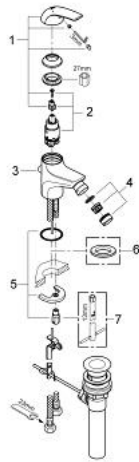

32 849 000 GROHE BAUCURVE SINGLE-LEVER BIDET MIXER

PRODUCT DESCRIPTION

- Colour: chrome
- single hole installation
- metal lever
- GROHE SmoothControl 28 mm ceramic cartridge
- GROHE LongLife finish
- ball-joint mousseur
- pop-up waste set 1 1/4"
- flexible connection hoses
- rapid-installation-system

32 849 000 GROHE BAUCURVE SINGLE-LEVER BIDET MIXER

SPARE PARTS, September 2009 – now

- 1: Lever (Spare part-nr. 46699000)
- 2: Cartridge (Spare part-nr. 46580000)
- 3: Pop-up rod (Spare part-nr. 06329000)
- 4: Mousseur (Spare part-nr. 13952000)
- 5: Shank mounting kit (Spare part-nr. 46249000)
- 6: Base plate (Spare part-nr. 48052000)*
- 7: Mounting wrench (Spare part-nr. 19017000)*