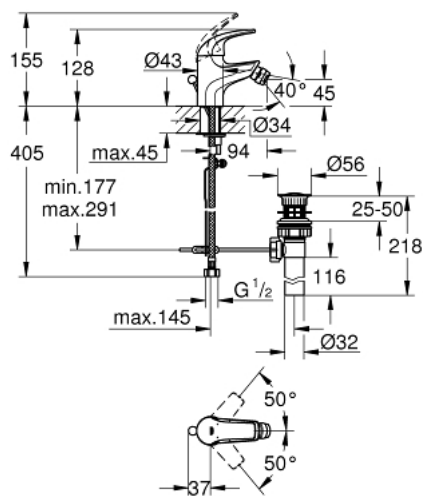

32 849 000 GROHE BAUCURVE SINGLE-LEVER BIDET MIXER

PRODUCT DESCRIPTION

- Colour: chrome
- single hole installation
- metal lever
- GROHE SmoothControl 28 mm ceramic cartridge
- GROHE LongLife finish
- ball-joint mousseur
- pop-up waste set 1 1/4"
- flexible connection hoses
- rapid-installation-system

32 849 000 GROHE BAUCURVE SINGLE-LEVER BIDET MIXER

SPARE PARTS, September 2009 – now

- 1: Lever (Spare part-nr. 46699000)
- 2: Cartridge (Spare part-nr. 46580000)
- 3: Pop-up rod (Spare part-nr. 06329000)
- 4: Mousseur (Spare part-nr. 13952000)
- 5: Shank mounting kit (Spare part-nr. 46249000)
- 6: Base plate (Spare part-nr. 48052000)*
- 7: Mounting wrench (Spare part-nr. 19017000)*