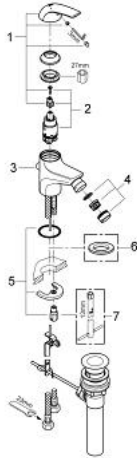

32 849 000 GROHE BAUCURVE SINGLE-LEVER BIDET MIXER 1/2"

PRODUCT DESCRIPTION

- Colour: chrome
- single hole installation
- metal lever
- GROHE SmoothControl 28 mm ceramic cartridge
- GROHE LongLife finish
- ball-joint mousseur
- pop-up waste set 1"
- flexible connection hoses
- rapid installation system

32 849 000 **GROHE BAUCURVE SINGLE-LEVER BIDET MIXER 1/2"**

SPARE PARTS, 9月 2009 – now

- 1: Lever (Spare part-nr. 46699000)
 - 2: Cartridge (Spare part-nr. 46580000)
 - 3: Pop-up rod (Spare part-nr. 06329000)
 - 4: Mousseur (Spare part-nr. 13952000)
 - 5: Shank mounting kit (Spare part-nr. 46249000)
 - 6: Base plate (Spare part-nr. 48052000)*
 - 7: Mounting wrench (Spare part-nr. 19017000)*
- * Optional accessories