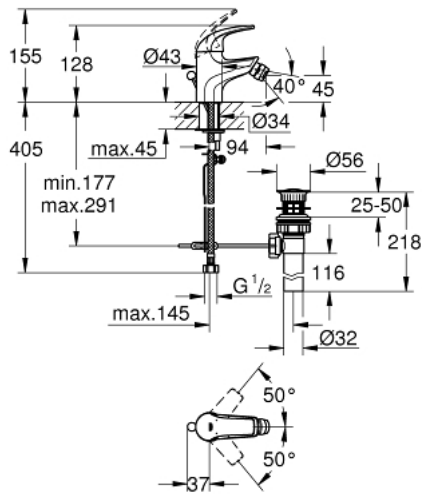

32 849 000 GROHE BAUCURVE SINGLE-LEVER BIDET MIXER 1/2"

PRODUCT DESCRIPTION

- Colour: chrome
- single hole installation
- metal lever
- GROHE SmoothControl 28 mm ceramic cartridge
- GROHE LongLife finish
- ball-joint mousseur
- pop-up waste set 1"
- flexible connection hoses
- rapid installation system

32 849 000 **GROHE BAUCURVE SINGLE-LEVER BIDET MIXER 1/2"**

SPARE PARTS, 9月 2009 – now

- 1: Lever (Spare part-nr. 46699000)
 - 2: Cartridge (Spare part-nr. 46580000)
 - 3: Pop-up rod (Spare part-nr. 06329000)
 - 4: Mousseur (Spare part-nr. 13952000)
 - 5: Shank mounting kit (Spare part-nr. 46249000)
 - 6: Base plate (Spare part-nr. 48052000)*
 - 7: Mounting wrench (Spare part-nr. 19017000)*
- * Optional accessories