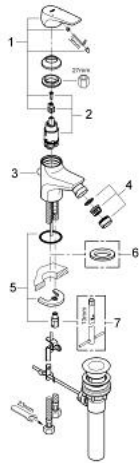

32 852 000 GROHE BAUFLOW SINGLE-LEVER BIDET MIXER

SPARE PARTS, September 2009 – now

- 1: Lever (Spare part-nr. 46701000)
- 2: Cartridge (Spare part-nr. 46580000)
- 3: Pop-up rod (Spare part-nr. 06329000)
- 4: Mousseur (Spare part-nr. 13952000)
- 5: Shank mounting kit (Spare part-nr. 46249000)
- 6: Base plate (Spare part-nr. 48052000)*
- 7: Mounting wrench (Spare part-nr. 19017000)*