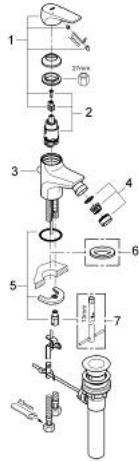

32 852 000 **GROHE BAUFLOW SINGLE-LEVER BIDET MIXER 1/2"**

**PRODUCT DESCRIPTION**

- Colour: chrome
- single hole installation
- metal lever
- 28 mm ceramic cartridge
- chrome finish
- ball-joint mousseur
- pop-up waste set 1"
- flexible connection hoses
- rapid installation system

## 32 852 000 GROHE BAUFLOW SINGLE-LEVER BIDET MIXER 1/2"

### SPARE PARTS, 9月 2009 – now

- 1: Lever (Spare part-nr. 46701000)
- 2: Cartridge (Spare part-nr. 46580000)
- 3: Pop-up rod (Spare part-nr. 06329000)
- 4: Mousseur (Spare part-nr. 13952000)
- 5: Shank mounting kit (Spare part-nr. 46249000)
- 6: Base plate (Spare part-nr. 48052000)\*
- 7: Mounting wrench (Spare part-nr. 19017000)\*