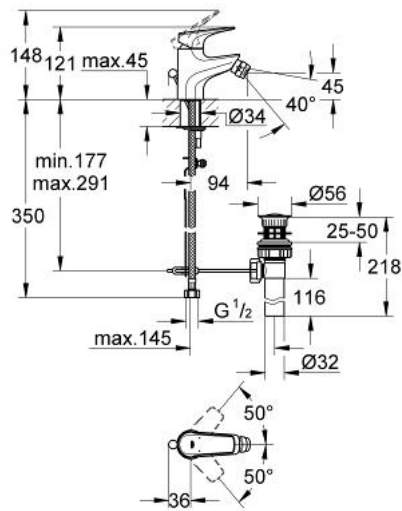

32 852 000 **GROHE BAUFLOW SINGLE-LEVER BIDET MIXER 1/2"**

**PRODUCT DESCRIPTION**

- Colour: chrome
- single hole installation
- metal lever
- 28 mm ceramic cartridge
- chrome finish
- ball-joint mousseur
- pop-up waste set 1"
- flexible connection hoses
- rapid installation system

## 32 852 000 GROHE BAUFLOW SINGLE-LEVER BIDET MIXER 1/2"

### SPARE PARTS, 9月 2009 – now

- 1: Lever (Spare part-nr. 46701000)
- 2: Cartridge (Spare part-nr. 46580000)
- 3: Pop-up rod (Spare part-nr. 06329000)
- 4: Mousseur (Spare part-nr. 13952000)
- 5: Shank mounting kit (Spare part-nr. 46249000)
- 6: Base plate (Spare part-nr. 48052000)\*
- 7: Mounting wrench (Spare part-nr. 19017000)\*