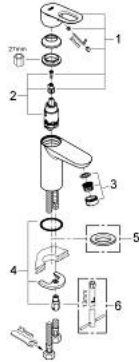

32 854 000 BAULoop SINGLE-LEVER BASIN MIXER

PRODUCT DESCRIPTION

- Colour: chrome
- single hole installation
- metal lever
- GROHE SmoothControl 28 mm ceramic cartridge
- GROHE LongLife finish
- mousseur
- smooth body
- flexible connection hoses
- rapid-installation-system

32 854 000 BAULOO SINGLE-LEVER BASIN MIXER

SPARE PARTS, September 2009 – now

- 1: Lever (Spare part-nr. 46695000)
- 2: Cartridge (Spare part-nr. 46580000)
- 3: Mousseur (Spare part-nr. 13952000)
- 4: Shank mounting kit (Spare part-nr. 46249000)
- 5: Base plate (Spare part-nr. 48052000)*
- 6: Mounting wrench (Spare part-nr. 19017000)*