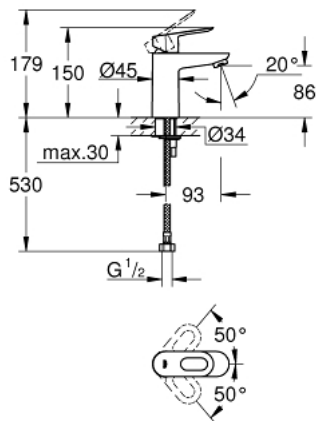

32 854 000 BAULoop SINGLE-LEVER BASIN MIXER

PRODUCT DESCRIPTION

- Colour: chrome
- single hole installation
- metal lever
- GROHE SmoothControl 28 mm ceramic cartridge
- GROHE LongLife finish
- mousseur
- smooth body
- flexible connection hoses
- rapid-installation-system

32 854 000 BAULOO SINGLE-LEVER BASIN MIXER

SPARE PARTS, September 2009 – now

- 1: Lever (Spare part-nr. 46695000)
- 2: Cartridge (Spare part-nr. 46580000)
- 3: Mousseur (Spare part-nr. 13952000)
- 4: Shank mounting kit (Spare part-nr. 46249000)
- 5: Base plate (Spare part-nr. 48052000)*
- 6: Mounting wrench (Spare part-nr. 19017000)*