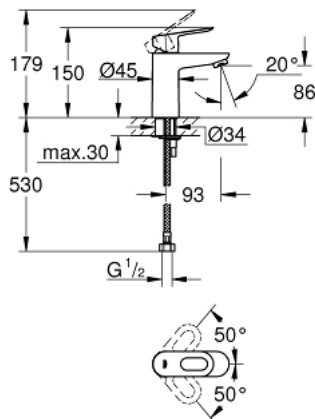

32 854 000 BAULoop SINGLE-LEVER BASIN MIXER 1/2"

PRODUCT DESCRIPTION

- Colour: chrome
- single hole installation
- metal lever
- GROHE SmoothControl 28 mm ceramic cartridge
- GROHE LongLife finish
- mousseur
- smooth body
- flexible connection hoses
- rapid installation system

32 854 000 BAULOOP SINGLE-LEVER BASIN MIXER 1/2"

SPARE PARTS, 9月 2009 – now

- 1: Lever (Spare part-nr. 46695000)
- 2: Cartridge (Spare part-nr. 46580000)
- 3: Mousseur (Spare part-nr. 13952000)
- 4: Shank mounting kit (Spare part-nr. 46249000)
- 5: Base plate (Spare part-nr. 48052000)*
- 6: Mounting wrench (Spare part-nr. 19017000)*