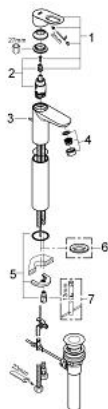

32 856 000 BAULOOP SINGLE-LEVER BASIN MIXER

SPARE PARTS, September 2009 – now

- 1: Lever (Spare part-nr. 46695000)
- 2: Cartridge (Spare part-nr. 46580000)
- 3: Pop-up rod (Spare part-nr. 10769000)
- 4: Mousseur (Spare part-nr. 13952000)
- 5: Shank mounting kit (Spare part-nr. 46249000)
- 6: Base plate (Spare part-nr. 48052000)*
- 7: Mounting wrench (Spare part-nr. 19017000)*

* Optional accessories