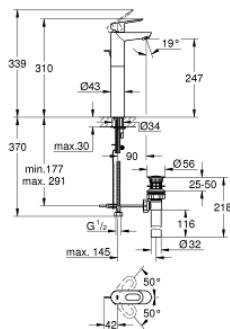

32 856 000 BAULoop SINGLE-LEVER BASIN MIXER 1/2"

PRODUCT DESCRIPTION

- Colour: chrome
- for free-standing basins
- metal lever
- GROHE SmoothControl 28 mm ceramic cartridge
- GROHE LongLife finish
- mousseur
- pop-up waste set 1"
- flexible connection hoses
- rapid installation system

32 856 000 BAULoop SINGLE-LEVER BASIN MIXER 1/2"

SPARE PARTS, 9月 2009 – now

- 1: Lever (Spare part-nr. 46695000)
 - 2: Cartridge (Spare part-nr. 46580000)
 - 3: Pop-up rod (Spare part-nr. 10769000)
 - 4: Mousseur (Spare part-nr. 13952000)
 - 5: Shank mounting kit (Spare part-nr. 46249000)
 - 6: Base plate (Spare part-nr. 48052000)*
 - 7: Mounting wrench (Spare part-nr. 19017000)*
- * Optional accessories