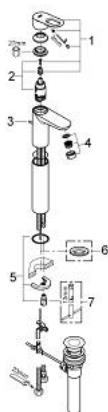

32 856 000 BAULoop SINGLE-LEVER BASIN MIXER 1/2"

PRODUCT DESCRIPTION

- Colour: chrome
- for free-standing basins
- metal lever
- GROHE SmoothControl 28 mm ceramic cartridge
- GROHE LongLife finish
- mousseur
- pop-up waste set 1"
- flexible connection hoses
- rapid installation system

32 856 000 BAULoop SINGLE-LEVER BASIN MIXER 1/2"

SPARE PARTS, 9月 2009 – now

- 1: Lever (Spare part-nr. 46695000)
 - 2: Cartridge (Spare part-nr. 46580000)
 - 3: Pop-up rod (Spare part-nr. 10769000)
 - 4: Mousseur (Spare part-nr. 13952000)
 - 5: Shank mounting kit (Spare part-nr. 46249000)
 - 6: Base plate (Spare part-nr. 48052000)*
 - 7: Mounting wrench (Spare part-nr. 19017000)*
- * Optional accessories